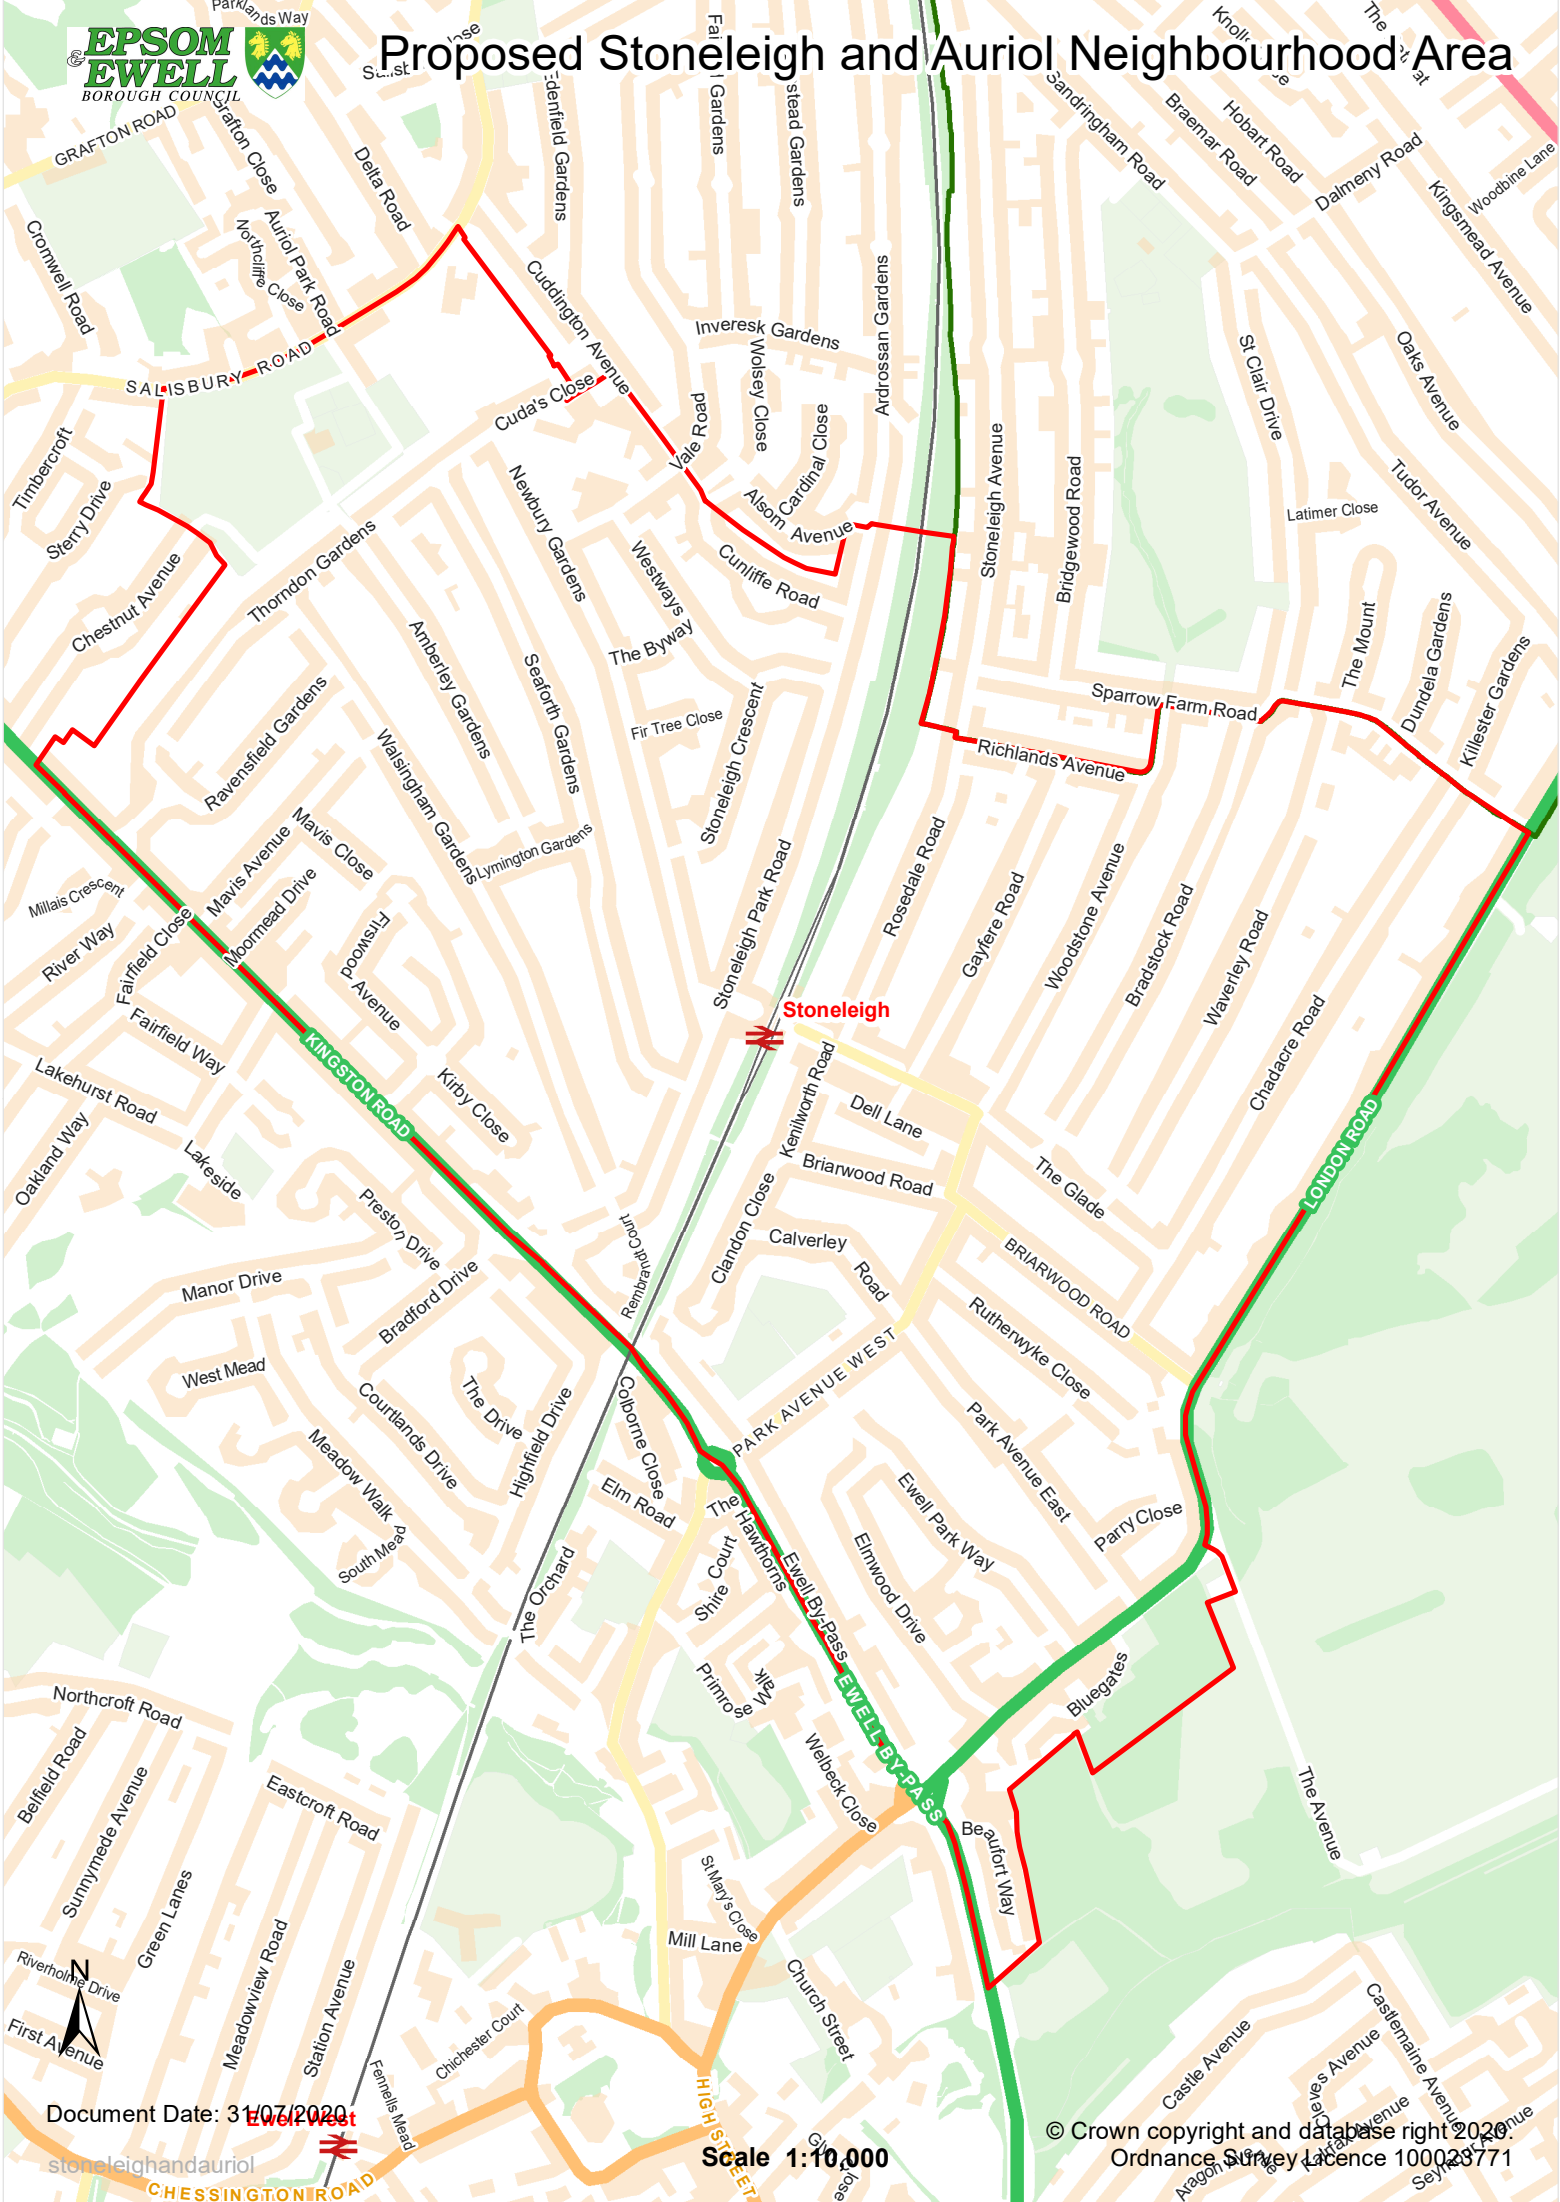

Proposed Stoneleigh and Auriol Neighbourhood Area

Document Date: 31/07/2020

Scale 1:10,000

© Crown copyright and database right 2020
Ordnance Survey Licence 100025771