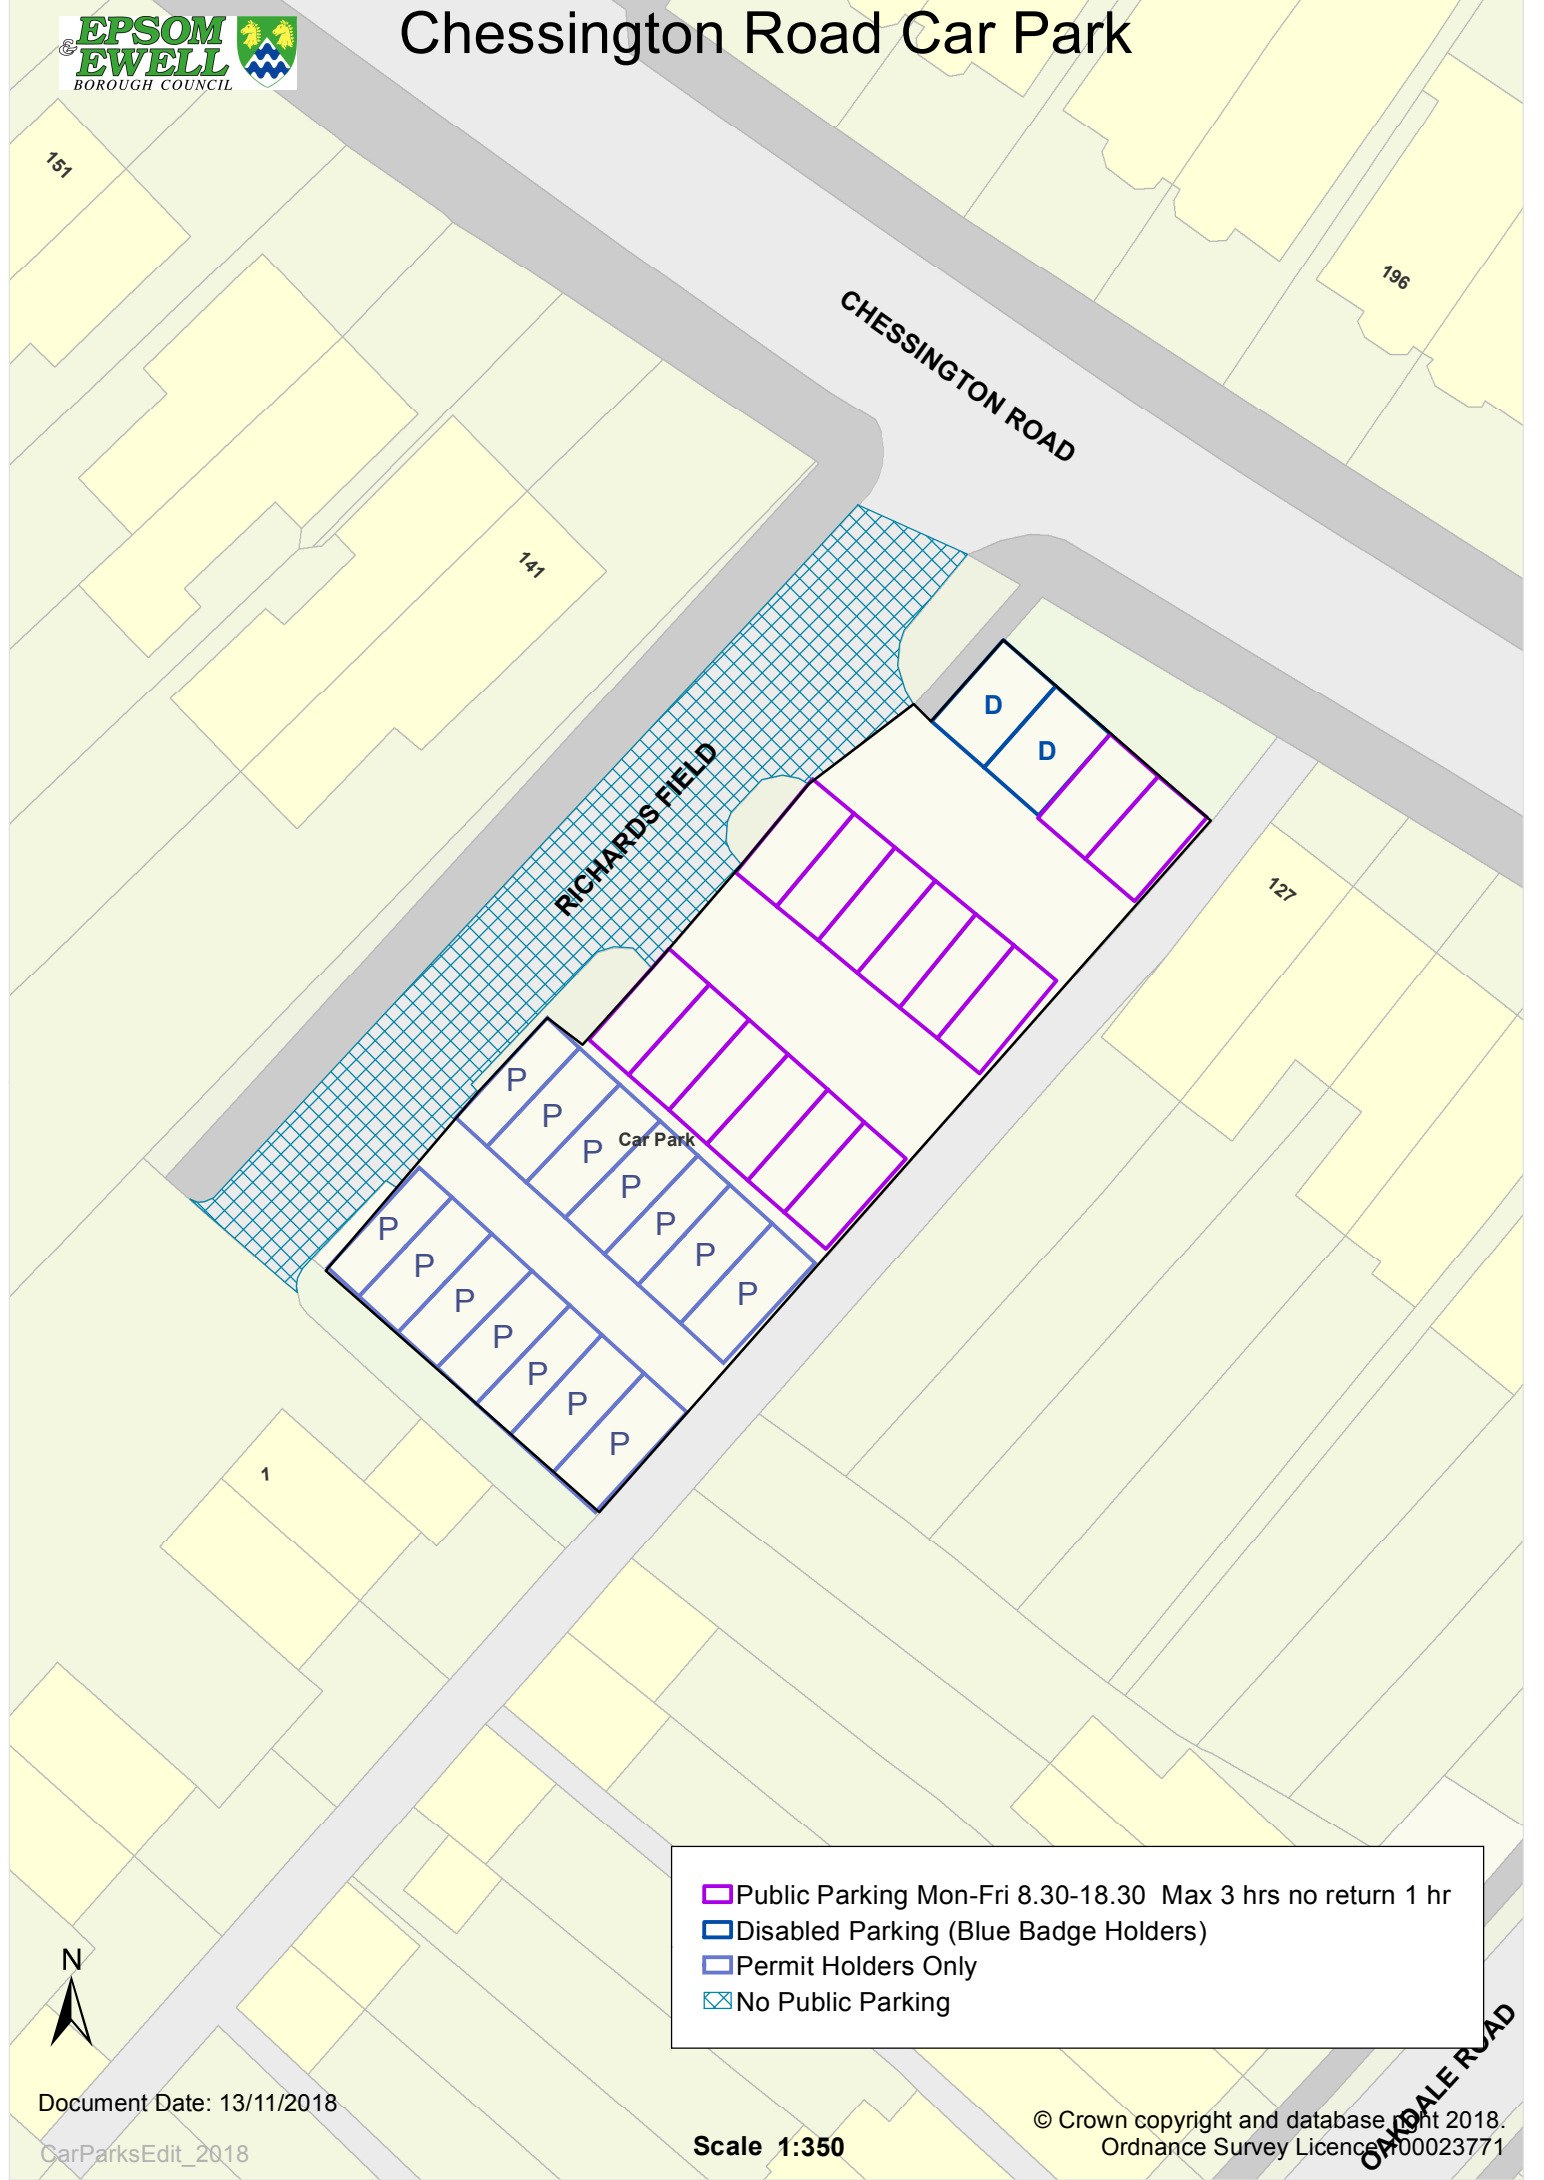

# Chessington Road Car Park

-  Public Parking Mon-Fri 8.30-18.30 Max 3 hrs no return 1 hr
-  Disabled Parking (Blue Badge Holders)
-  Permit Holders Only
-  No Public Parking

OMDALE ROAD