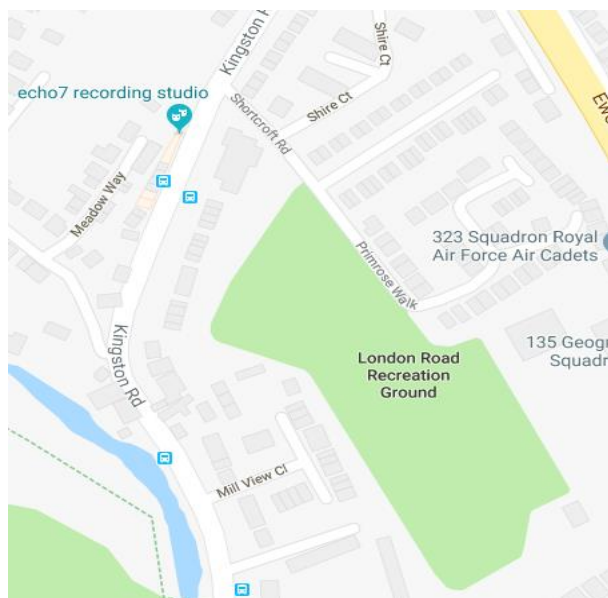

London Road Recreation Ground

Address Shortcroft Road
Ewell
Surrey
KT17 2EW

Ward	Ewell
Opening times	Open 24 hours
Disabled Access	Yes
Parking	Yes-Limited
Entrances	Shortcroft Road London Road
About the park	A small, quiet playground with basic equipment.
Facilities	<p>Playground Yes (Under 12's)</p> <p>Seating Yes</p> <p>Toilets No</p>
Dogs	No dogs allowed