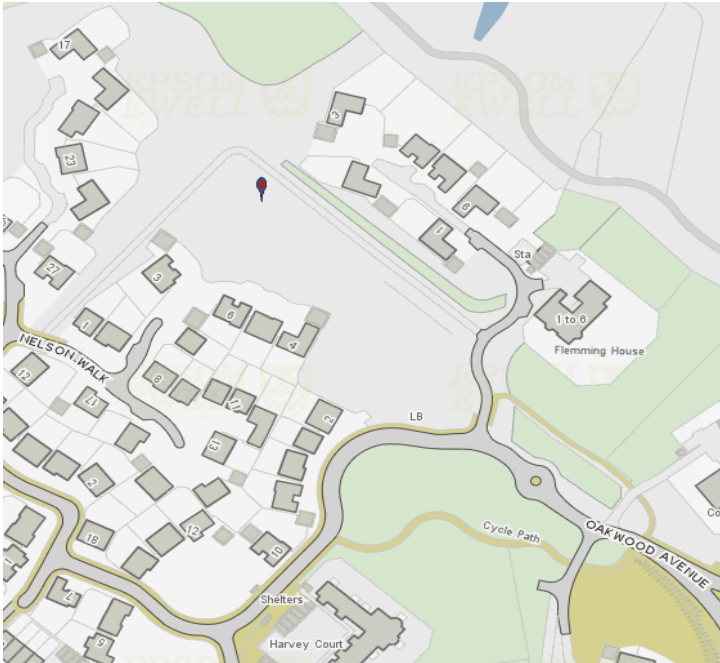

Clarendon Park Playground

Address

Clarendon Park
John Watkin Close
Epsom
Surrey
KT19 7LW

Ward

Ruxley

Opening times

Open 24 hours

Disabled Access

Yes

Parking

No

Entrances

John Watkin Close
Horton Country Park

About the park

A small, quiet playground with basic equipment

Facilities