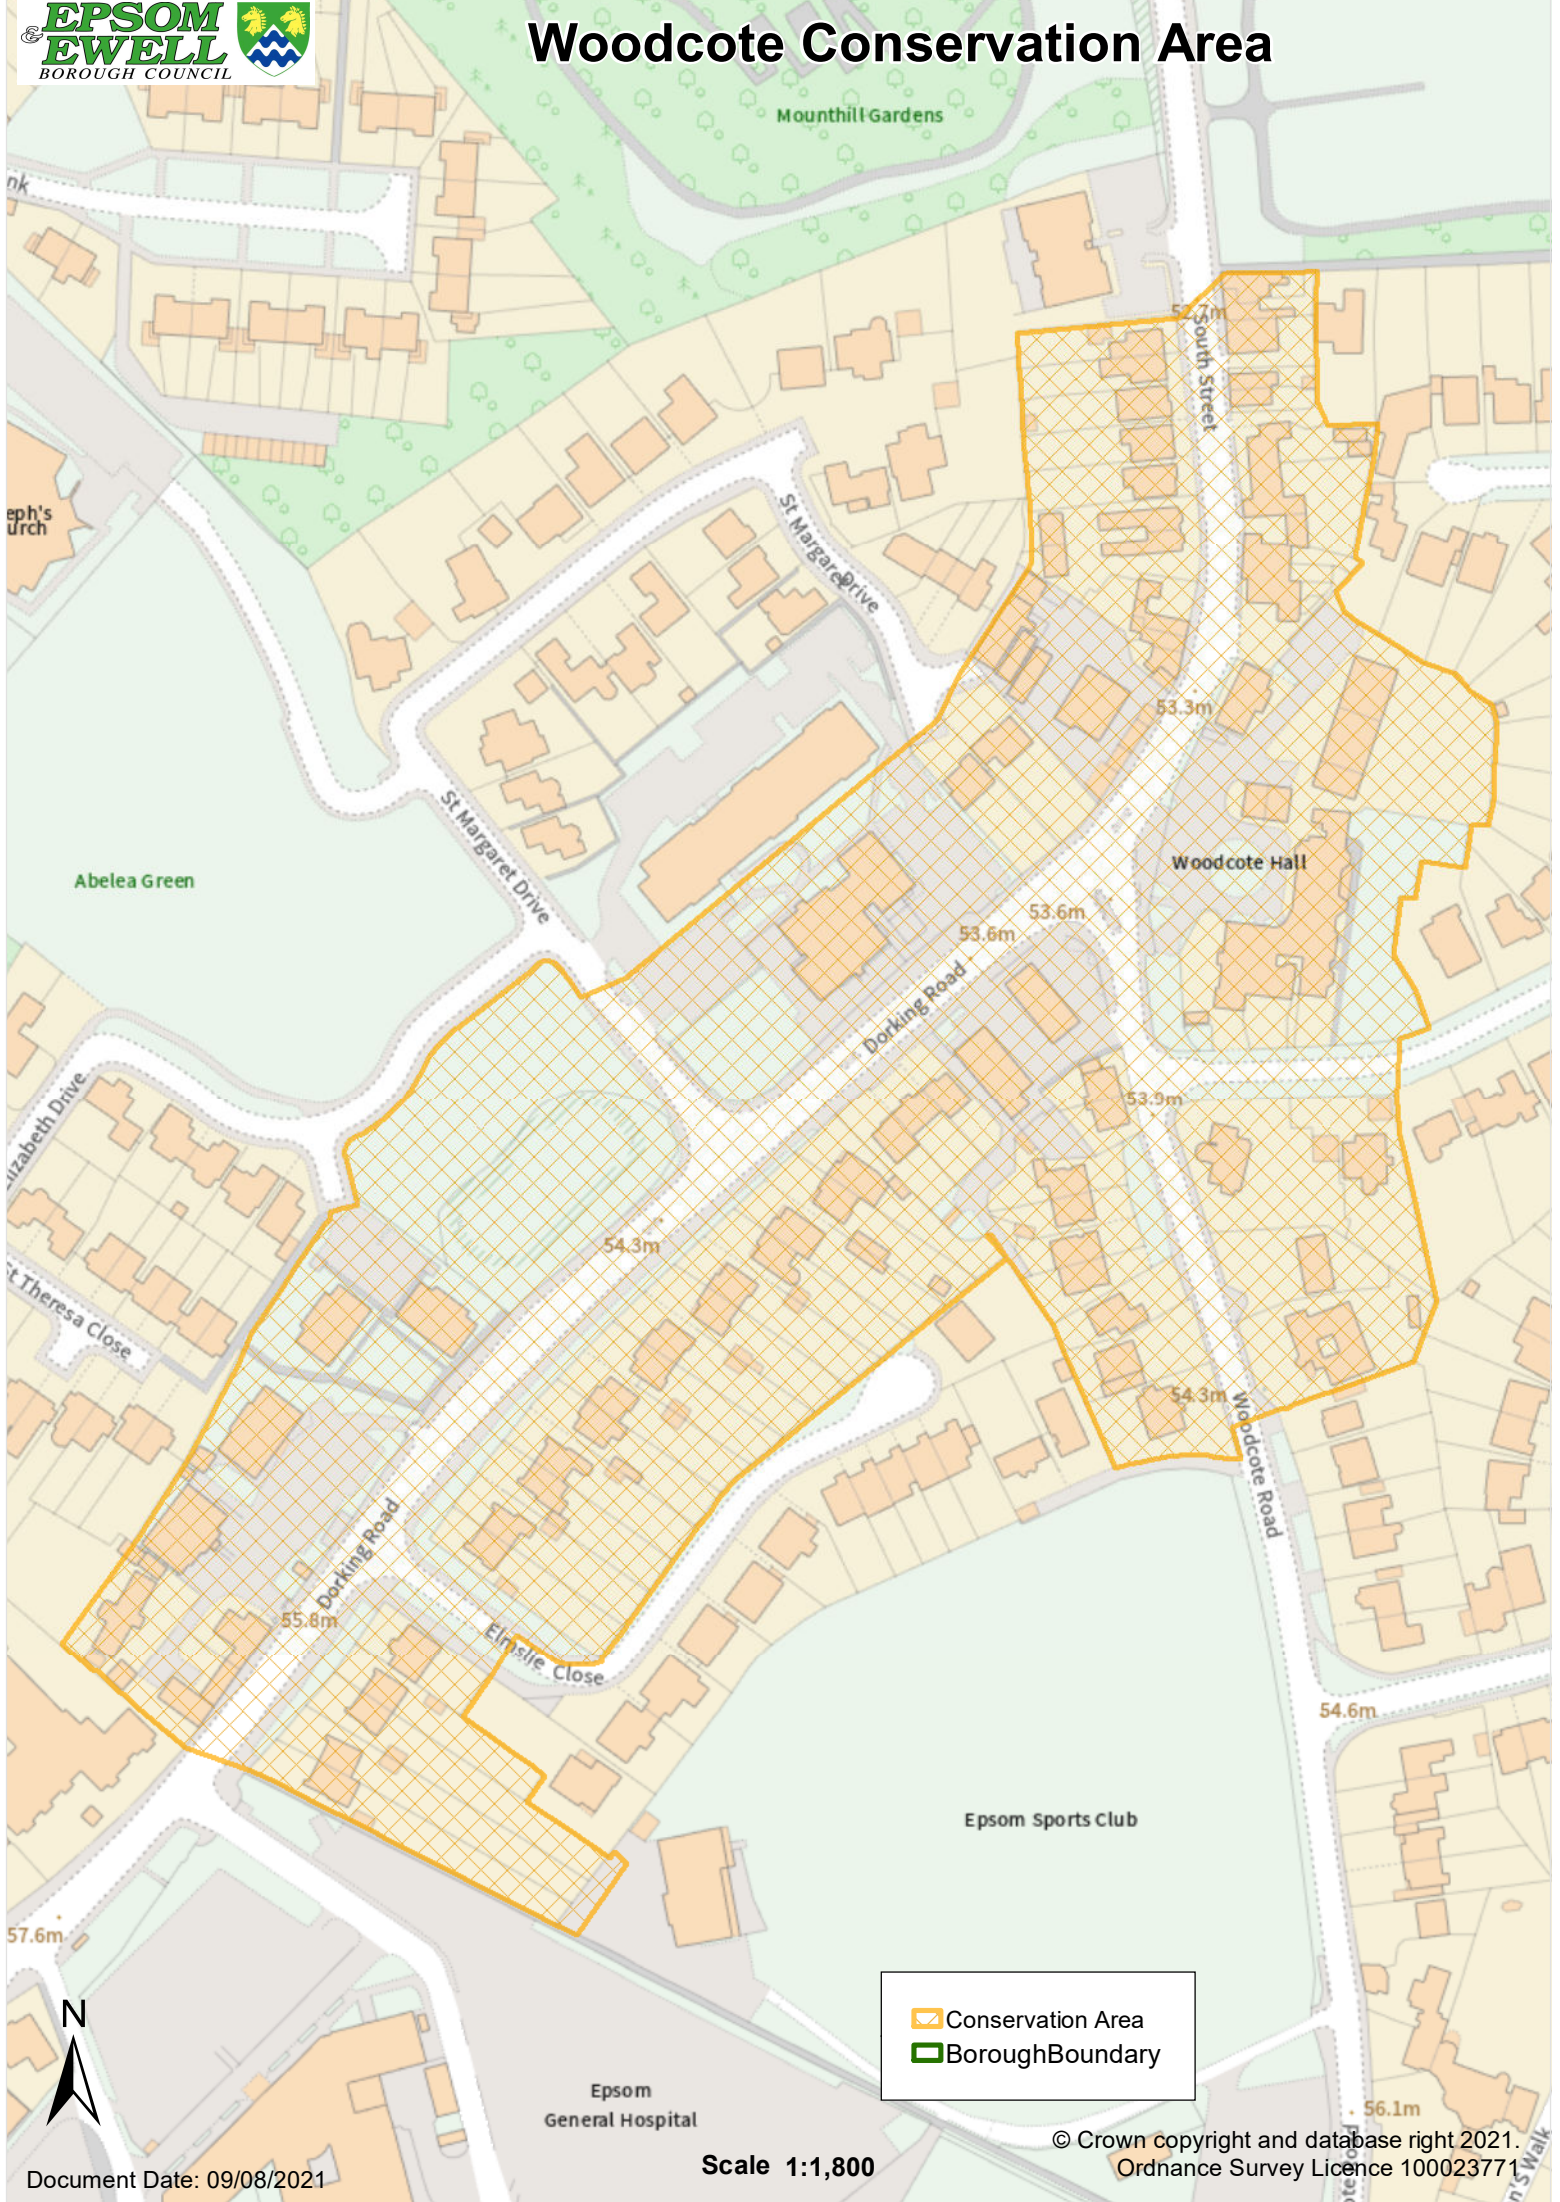

Woodcote Conservation Area

Conservation Area
Borough Boundary