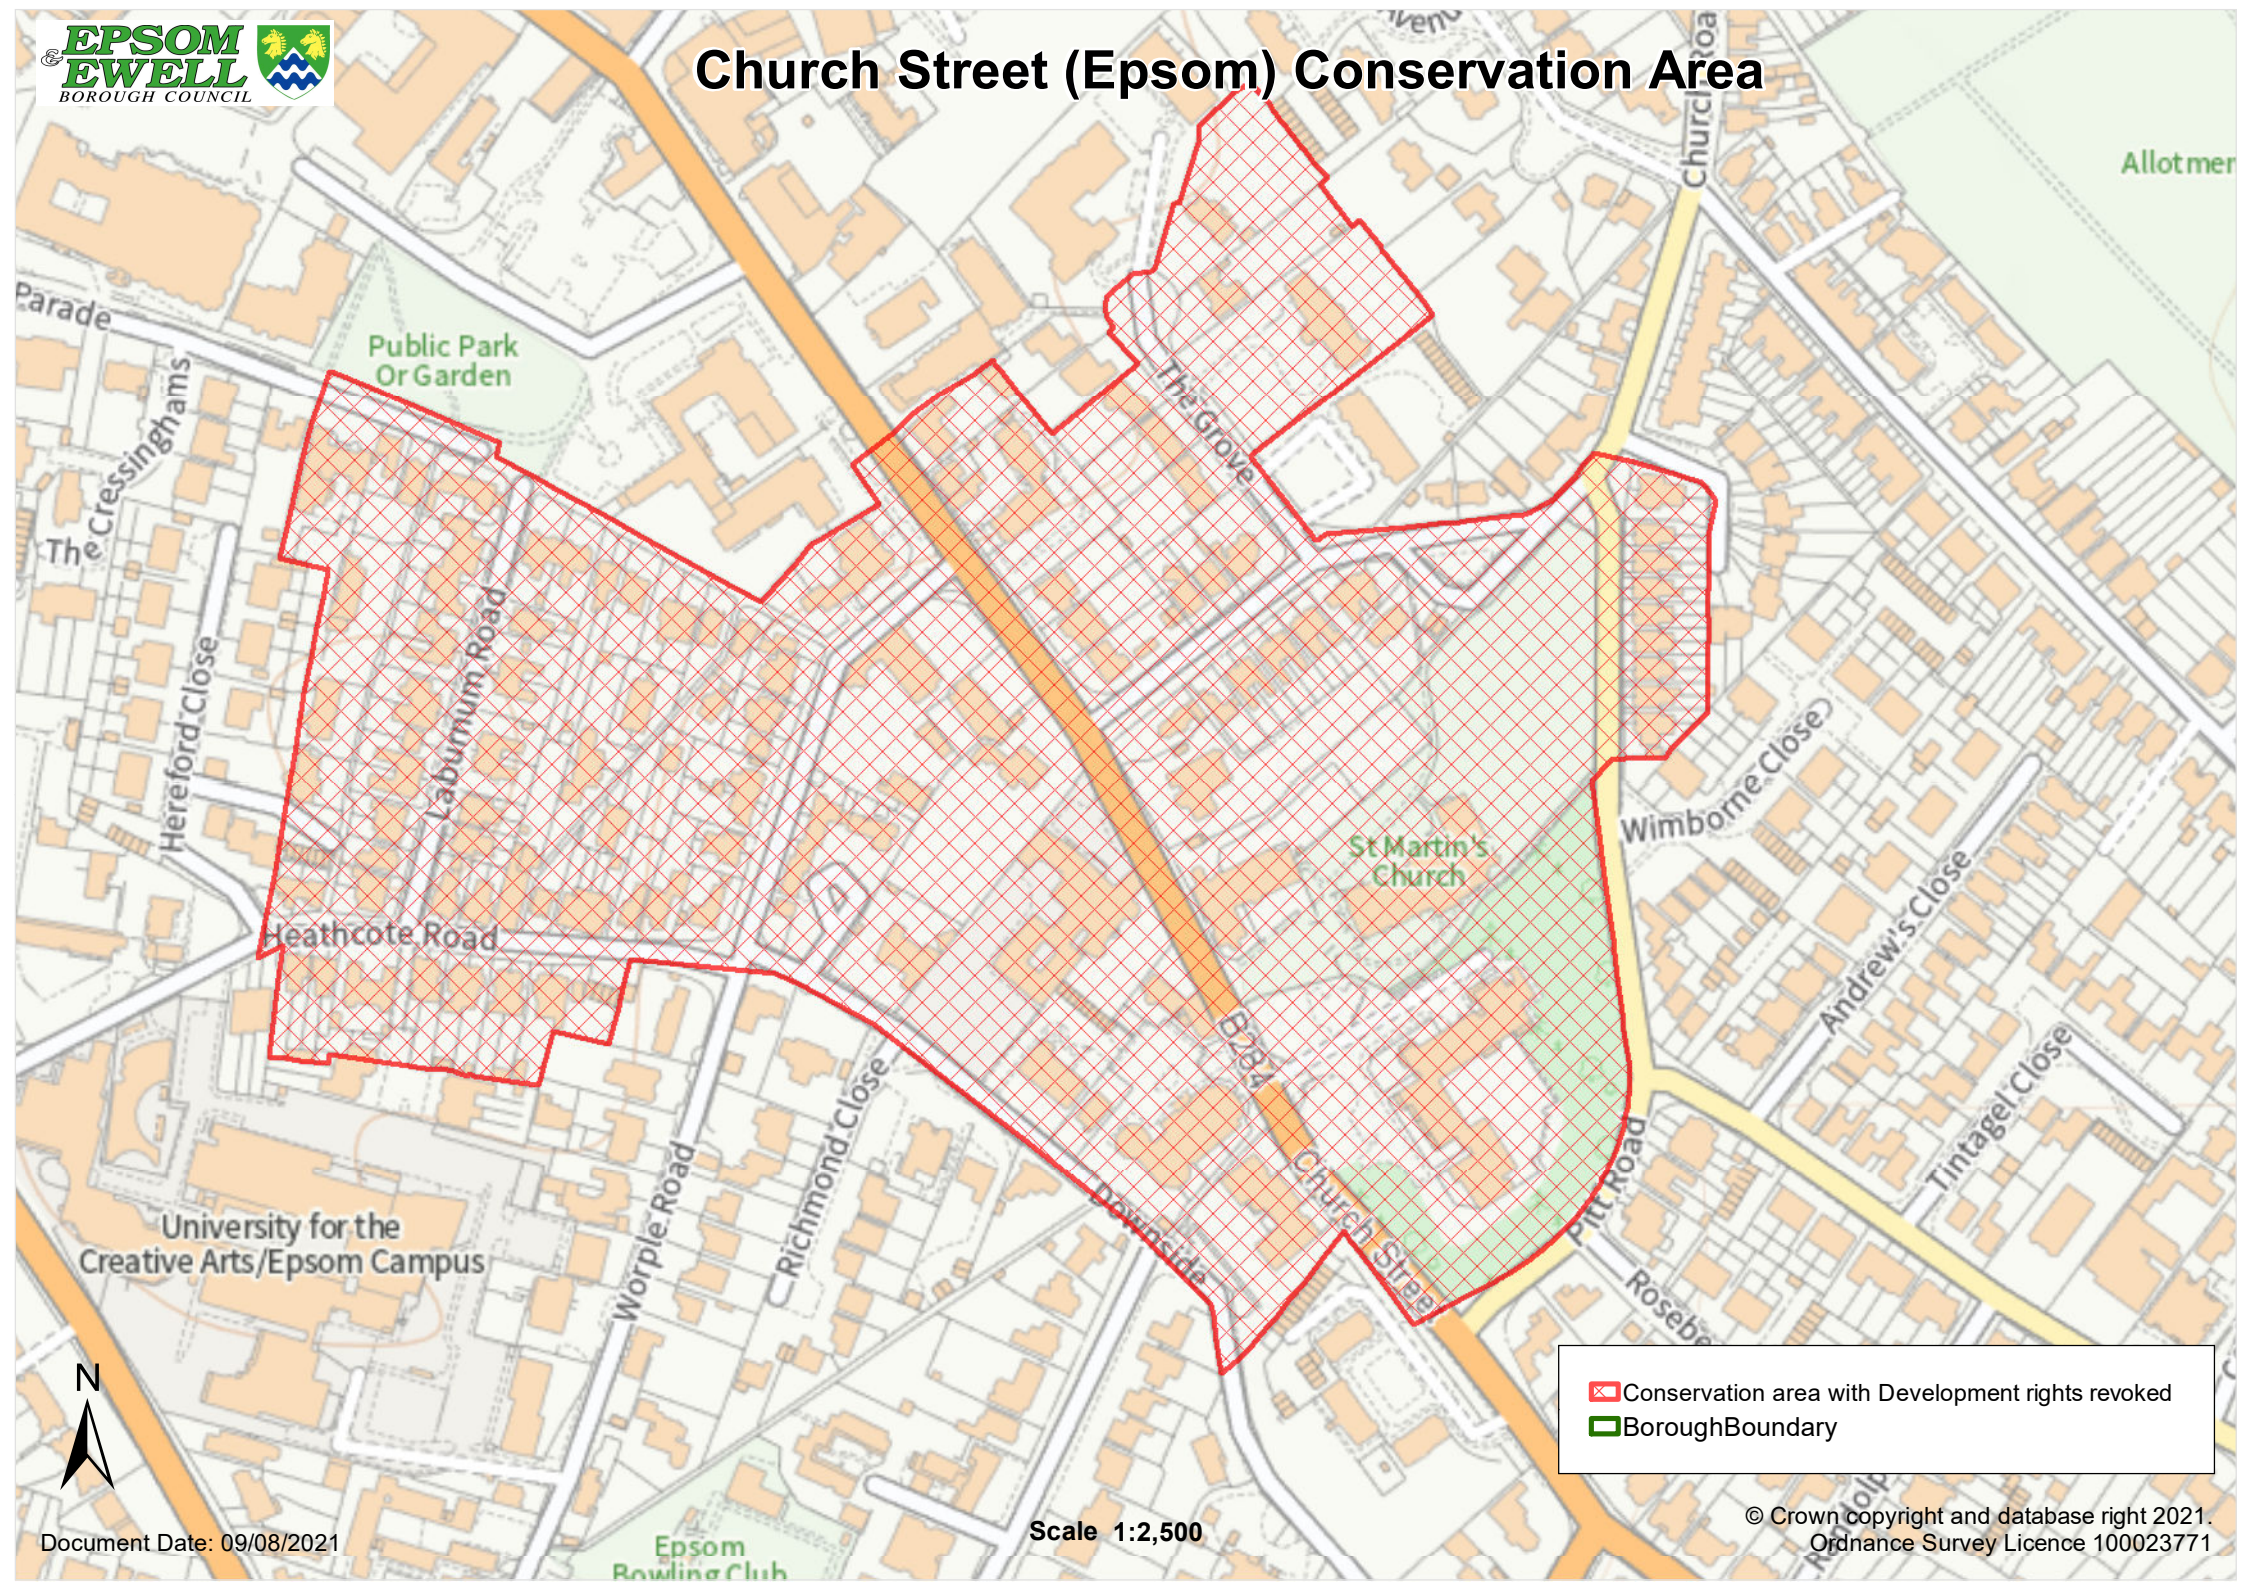

# Church Street (Epsom) Conservation Area

	Conservation area with Development rights revoked
	BoroughBoundary