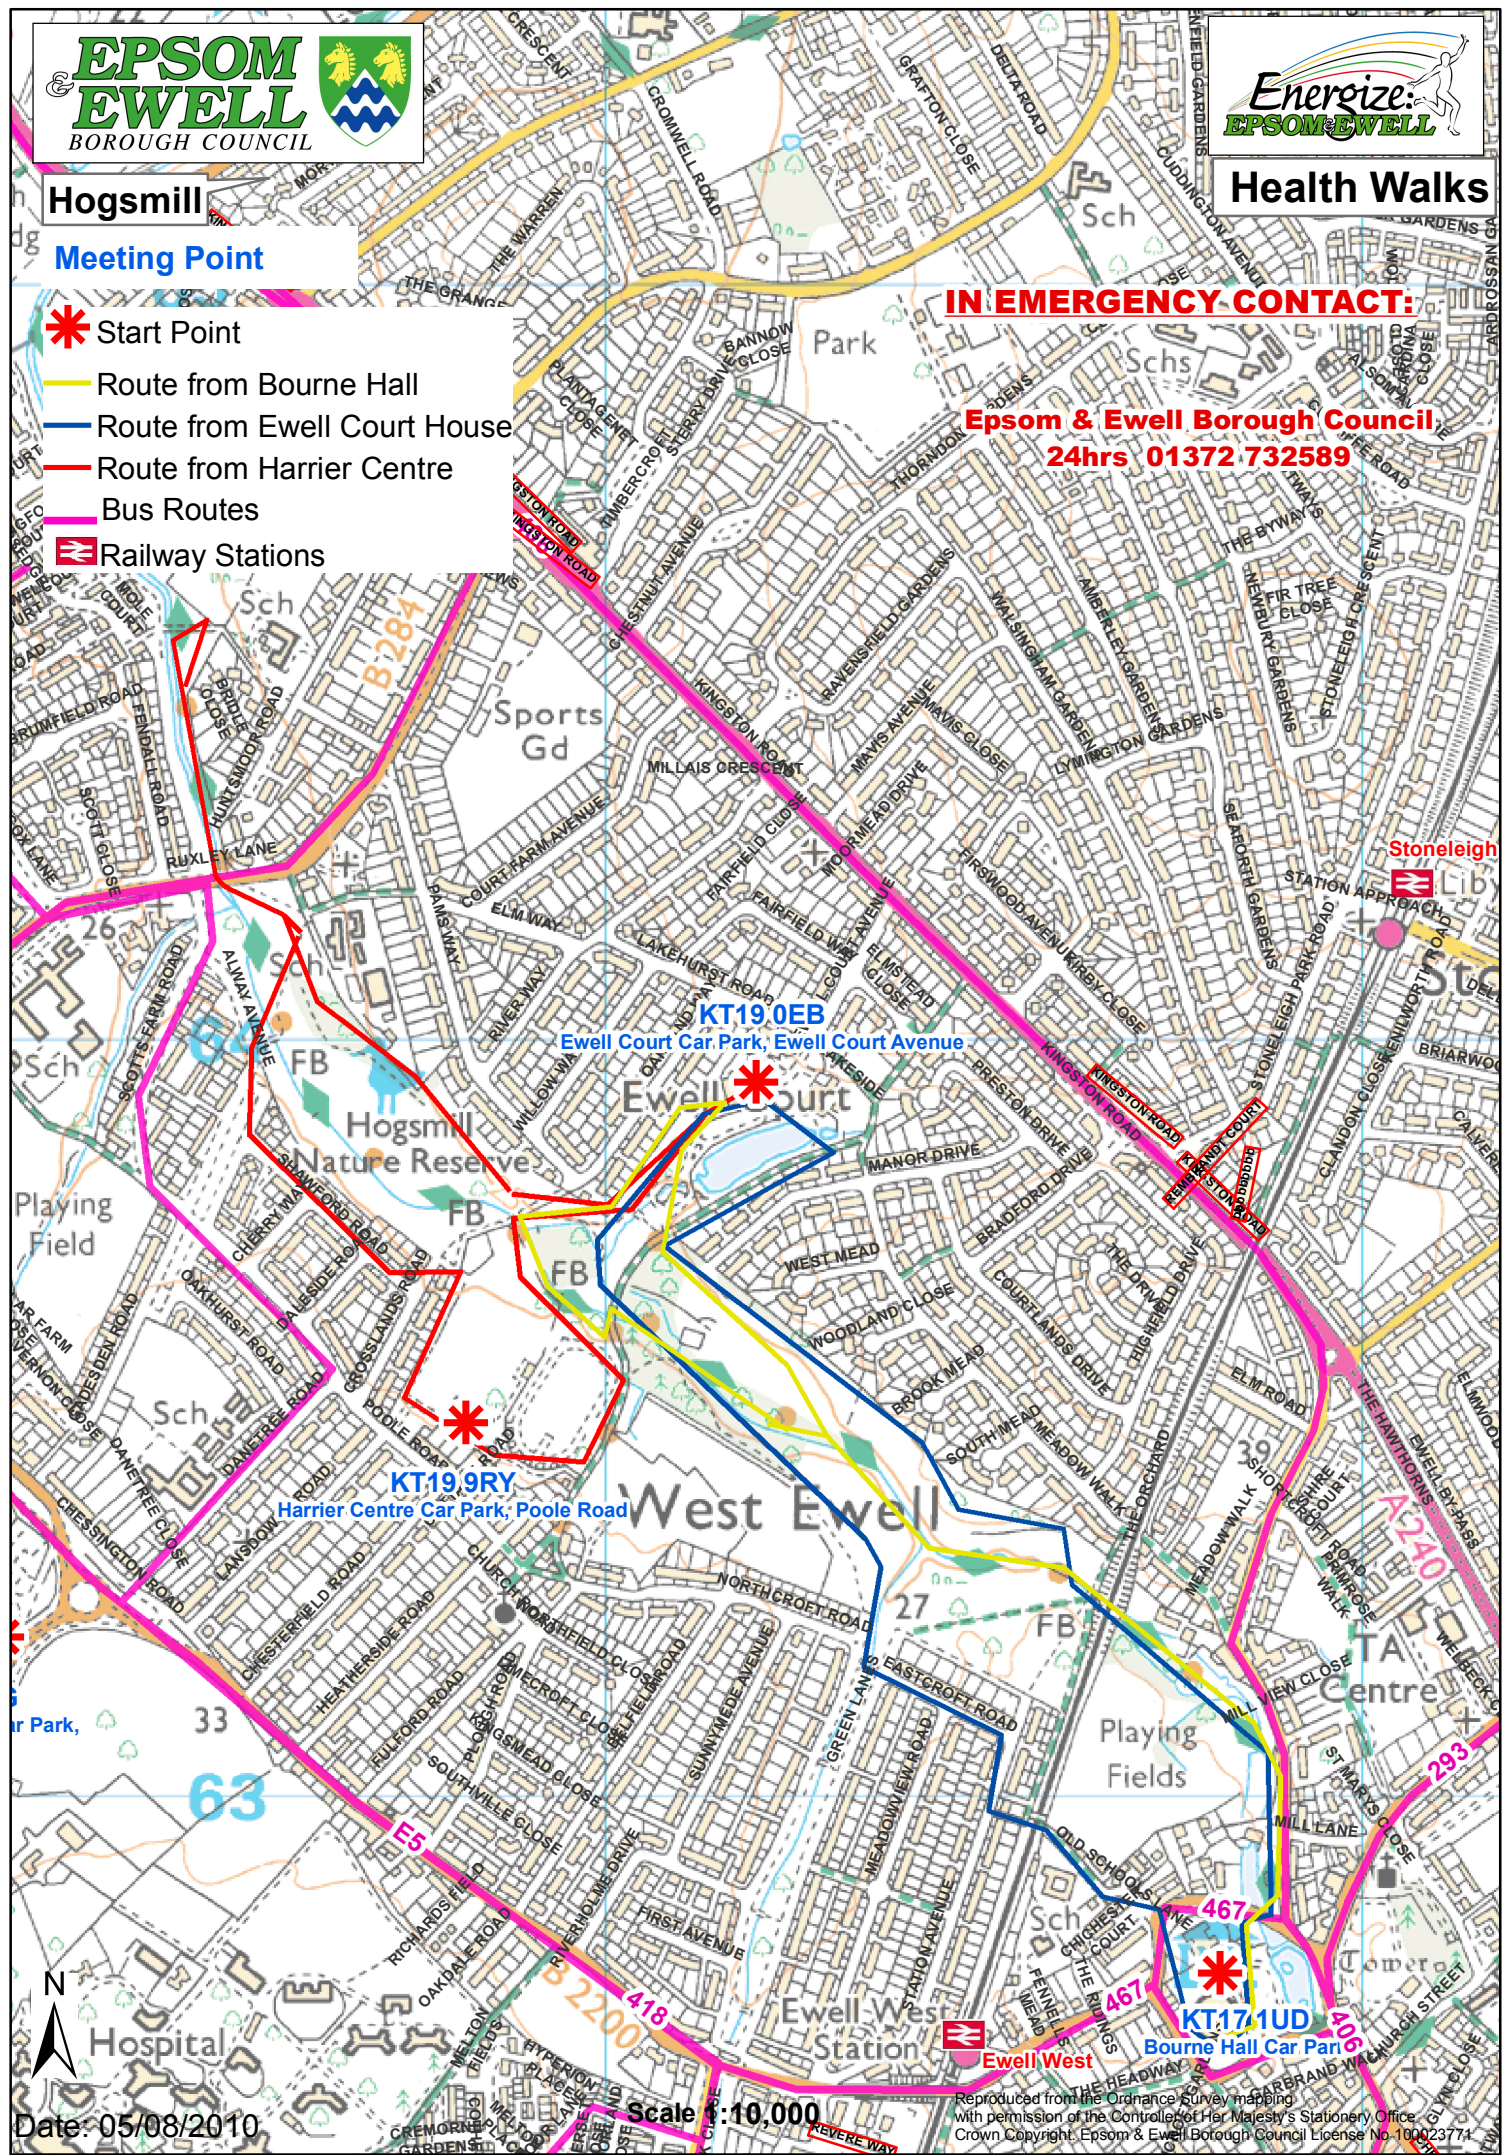

Hogsmill
Meeting Point

-  Start Point
-  Route from Bourne Hall
-  Route from Ewell Court House
-  Route from Harrier Centre
-  Bus Routes
-  Railway Stations

Health Walks

IN EMERGENCY CONTACT:

Epsom & Ewell Borough Council
24hrs 01372 732589

Date: 05/08/2010

Scale 1:10,000

Reproduced from the Ordnance Survey mapping with permission of the Controller of Her Majesty's Stationery Office. Crown Copyright, Epsom & Ewell Borough Council License No. 10/023774