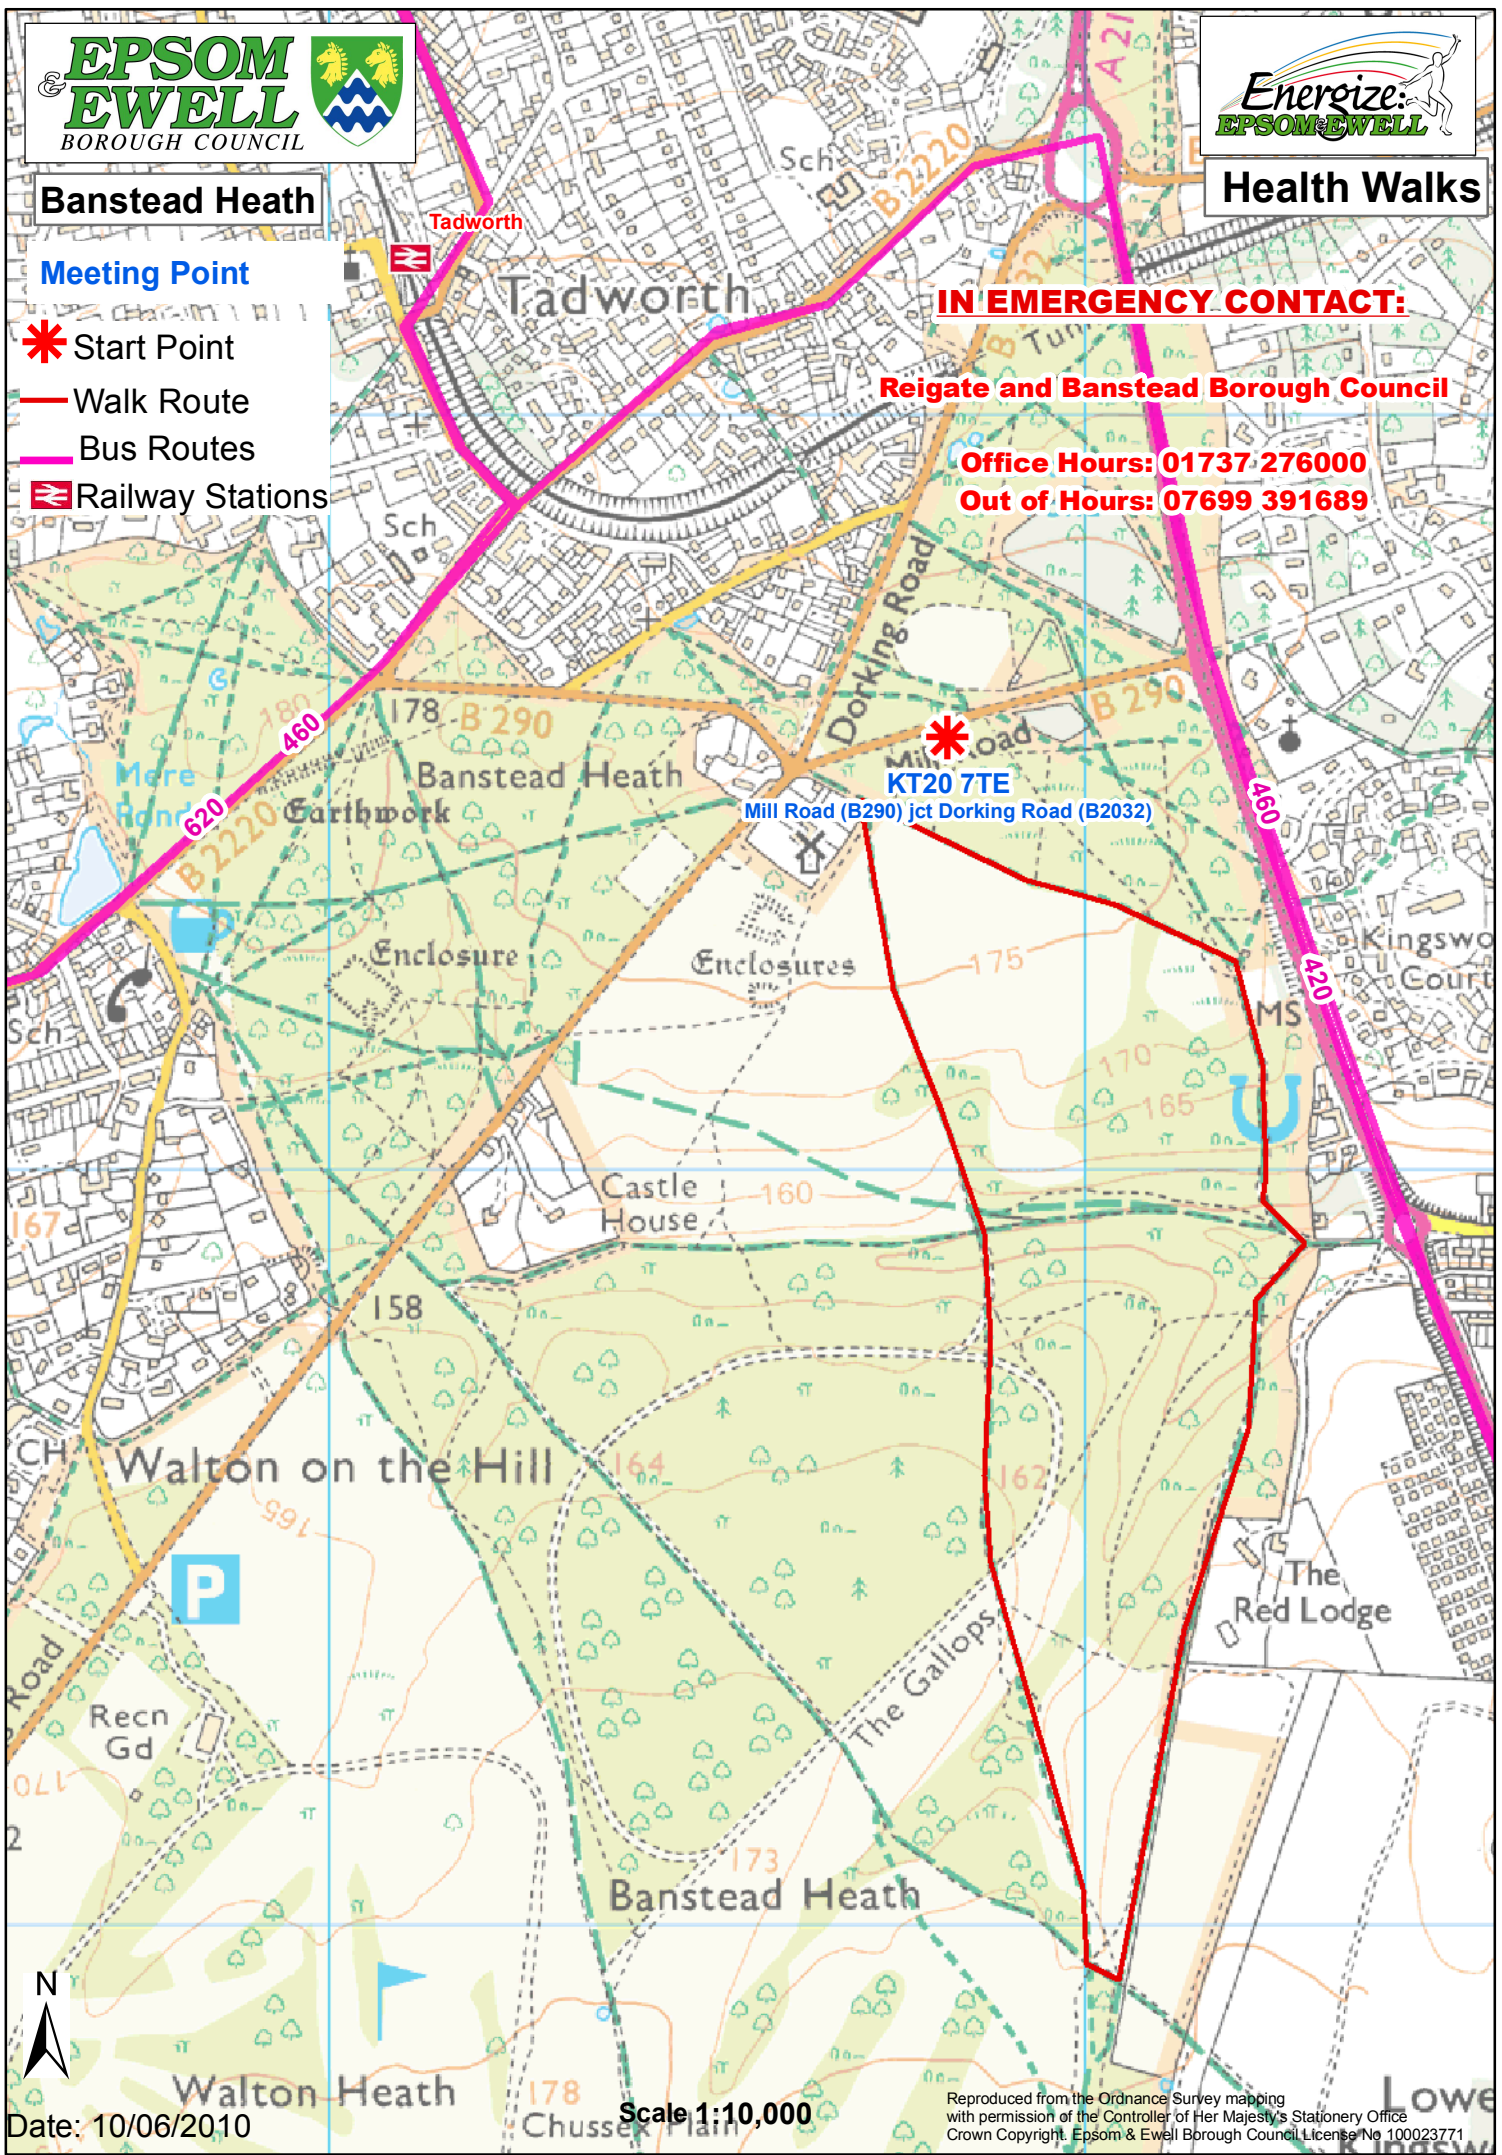

### Banstead Heath

Meeting Point

✳ Start Point

— Walk Route

— Bus Routes

🚉 Railway Stations

### Health Walks

**IN EMERGENCY CONTACT:**

**Reigate and Banstead Borough Council**

**Office Hours: 01737 276000**

**Out of Hours: 07699 391689**

KT20 7TE

Mill Road (B290) jct Dorking Road (B2032)