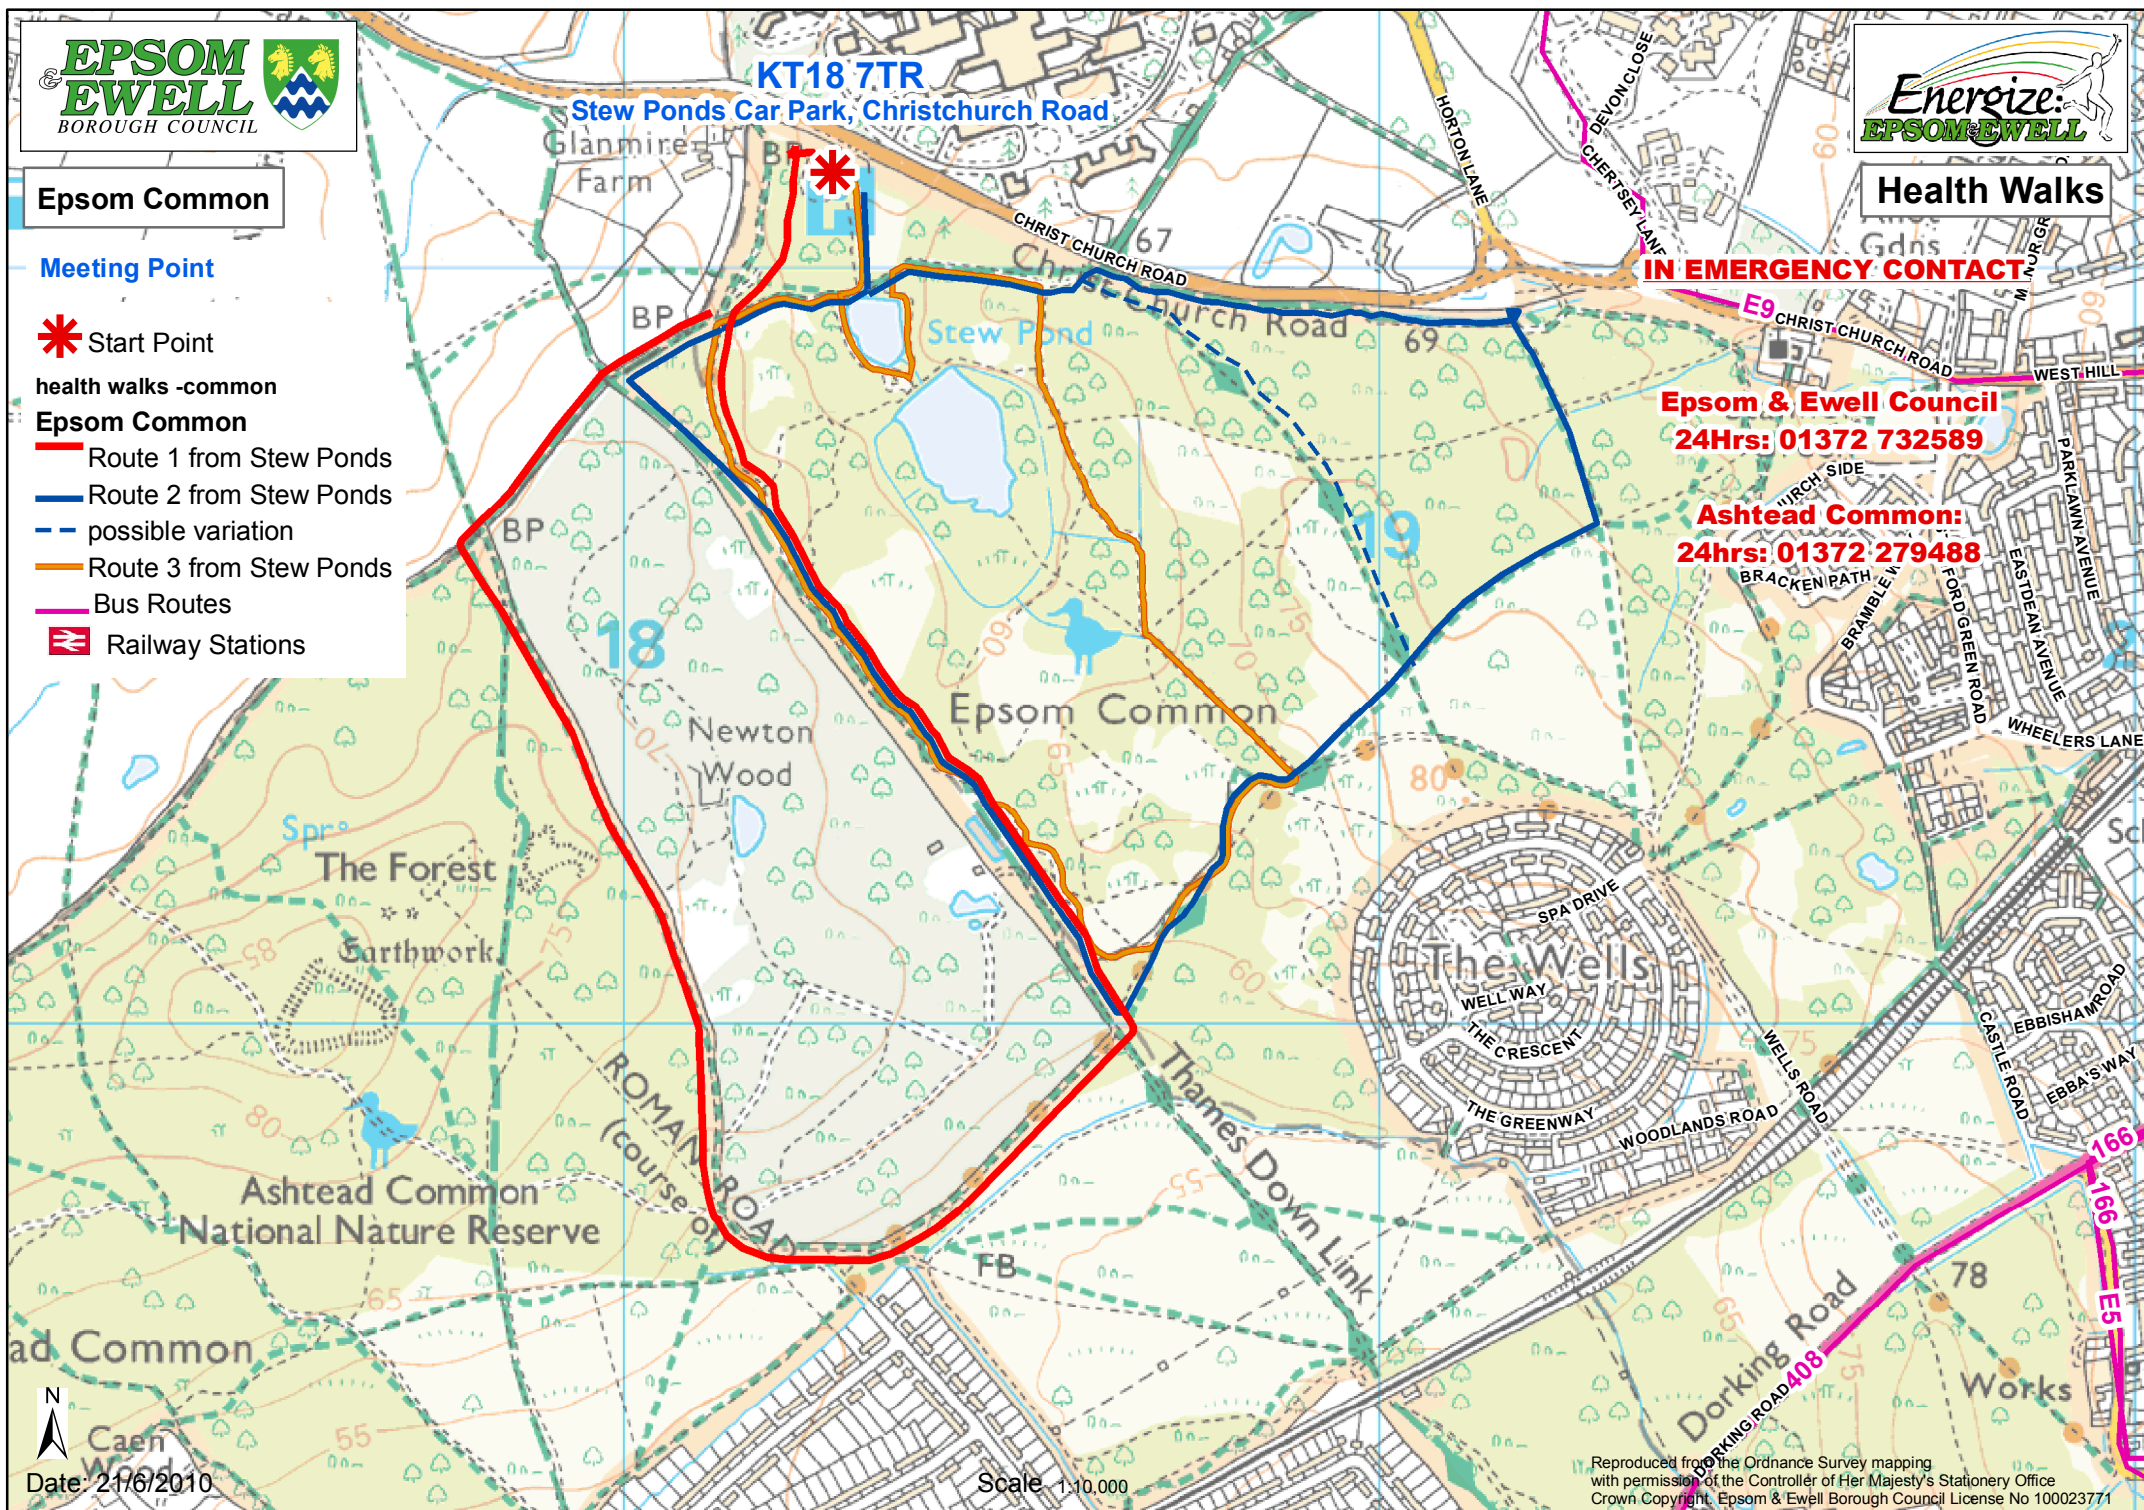

Epsom Common

Meeting Point

Start Point

health walks - common

Epsom Common

- Route 1 from Stew Ponds
- Route 2 from Stew Ponds
- possible variation
- Route 3 from Stew Ponds
- Bus Routes
- Railway Stations

Health Walks

IN EMERGENCY CONTACT

Epsom & Ewell Council
24Hrs: 01372 732589

Ashted Common:
24hrs: 01372 279488

Date: 21/6/2010

Scale: 1:10,000