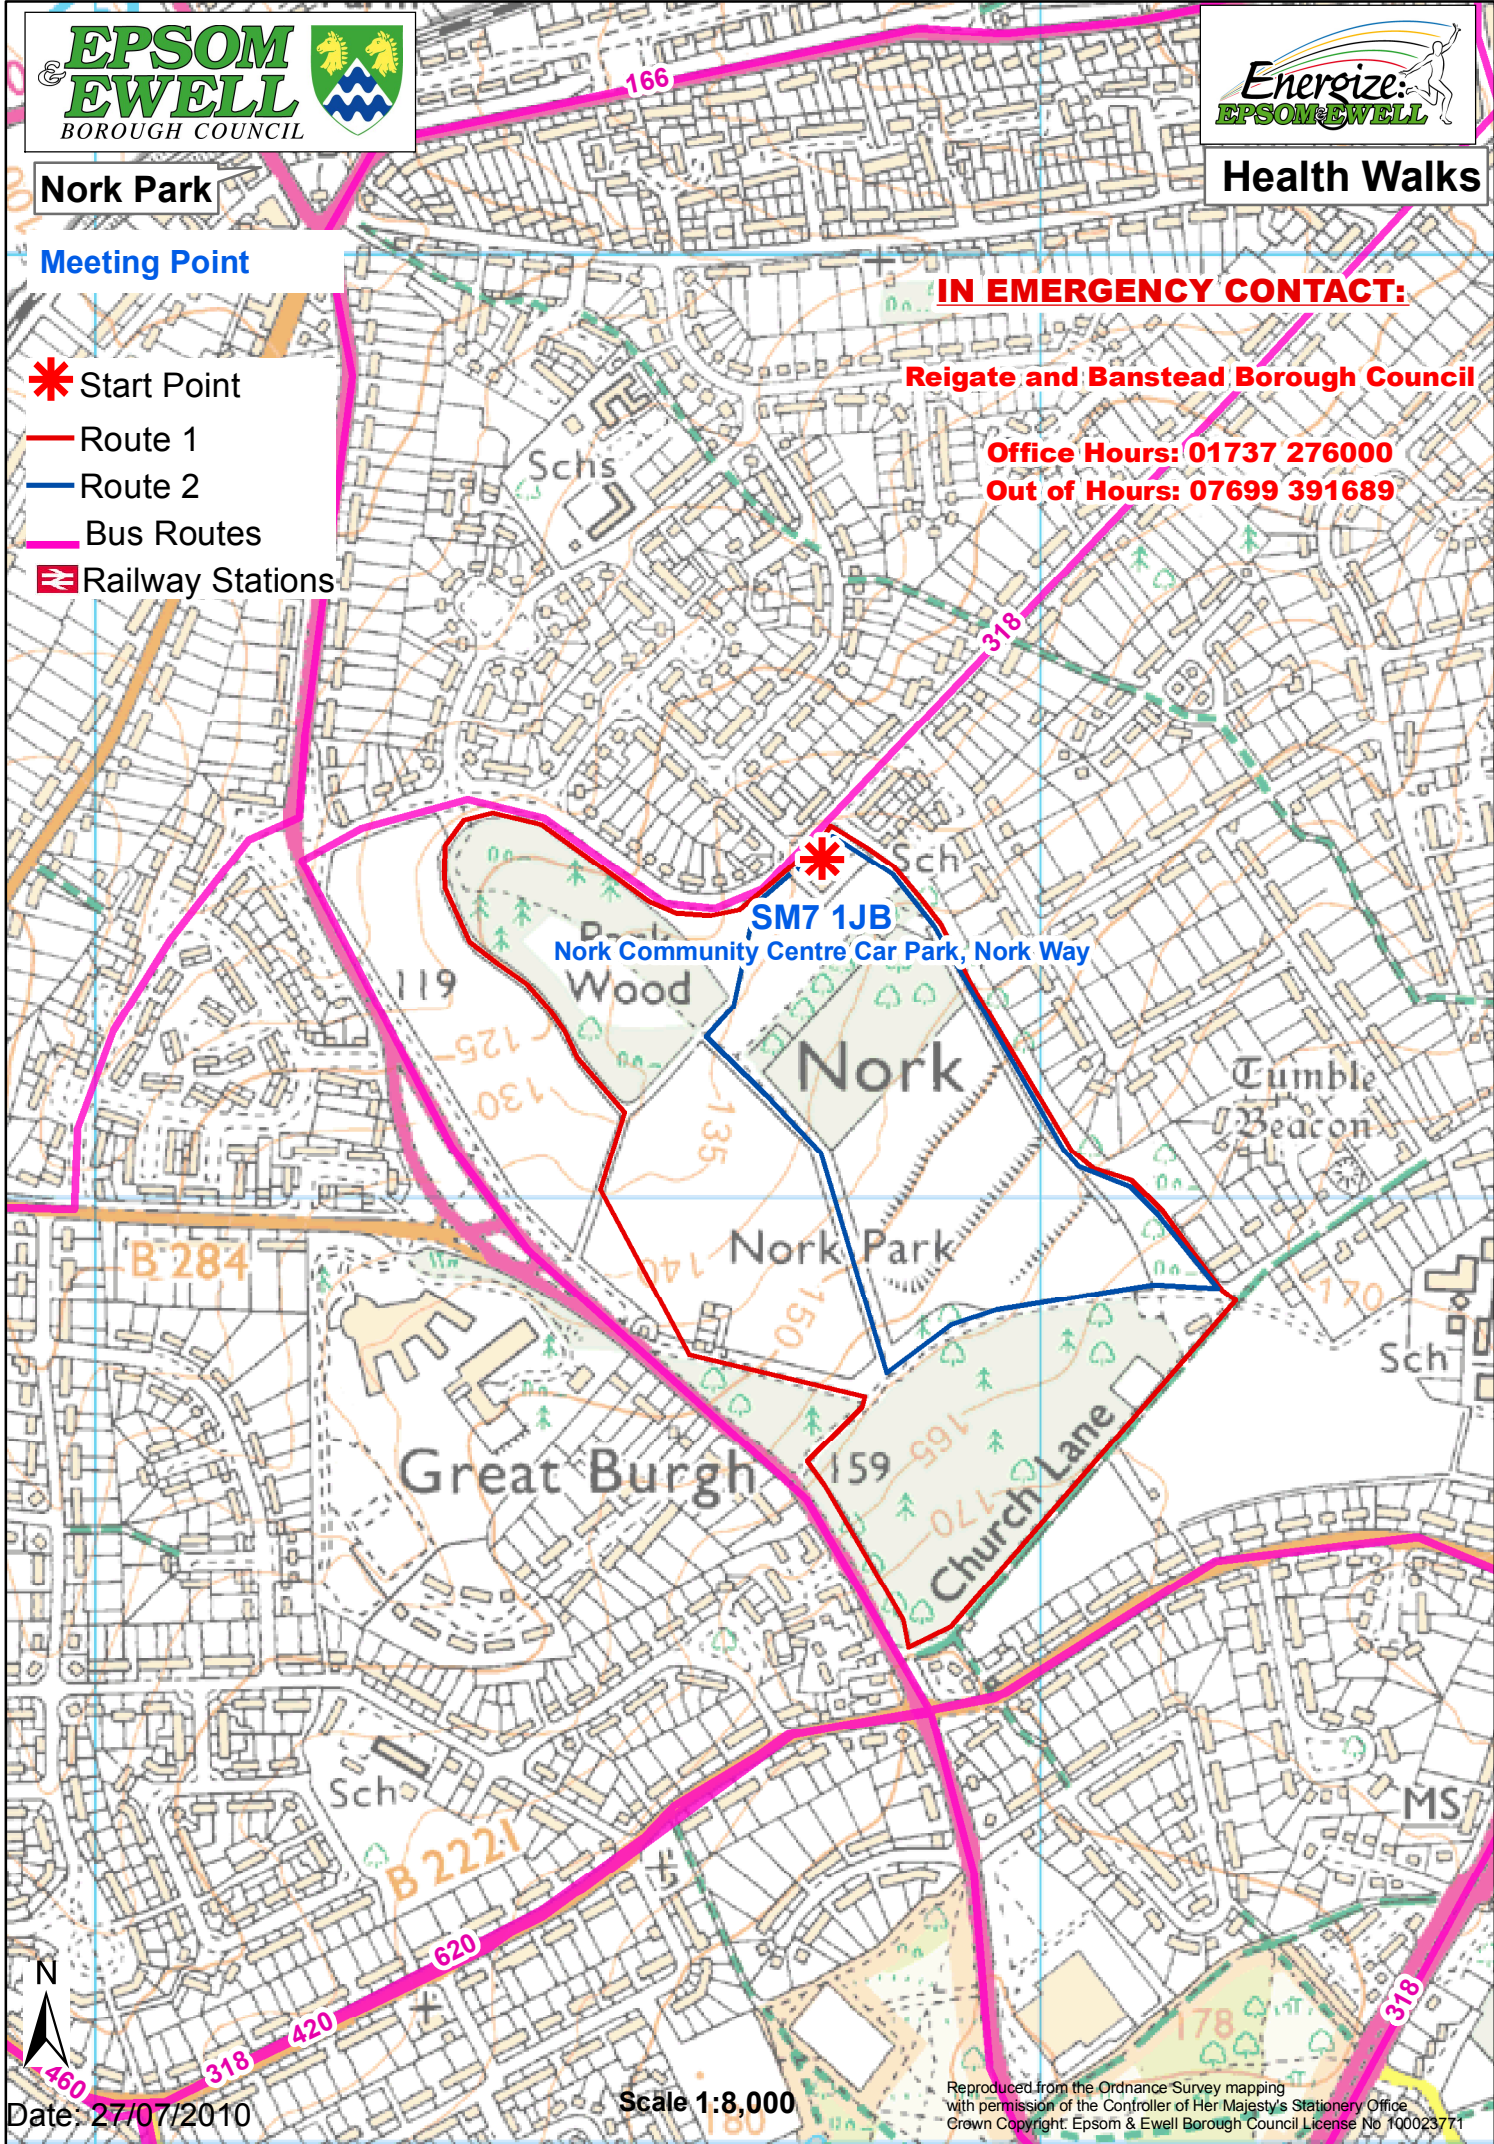

Nork Park

Health Walks

Meeting Point

-  Start Point
-  Route 1
-  Route 2
-  Bus Routes
-  Railway Stations

IN EMERGENCY CONTACT:

Reigate and Banstead Borough Council

Office Hours: 01737 276000

Out of Hours: 07699 391689

Date: 27/07/2010

Scale 1:8,000

Reproduced from the Ordnance Survey mapping with permission of the Controller of Her Majesty's Stationery Office. Crown Copyright Epsom & Ewell Borough Council License No 100023771