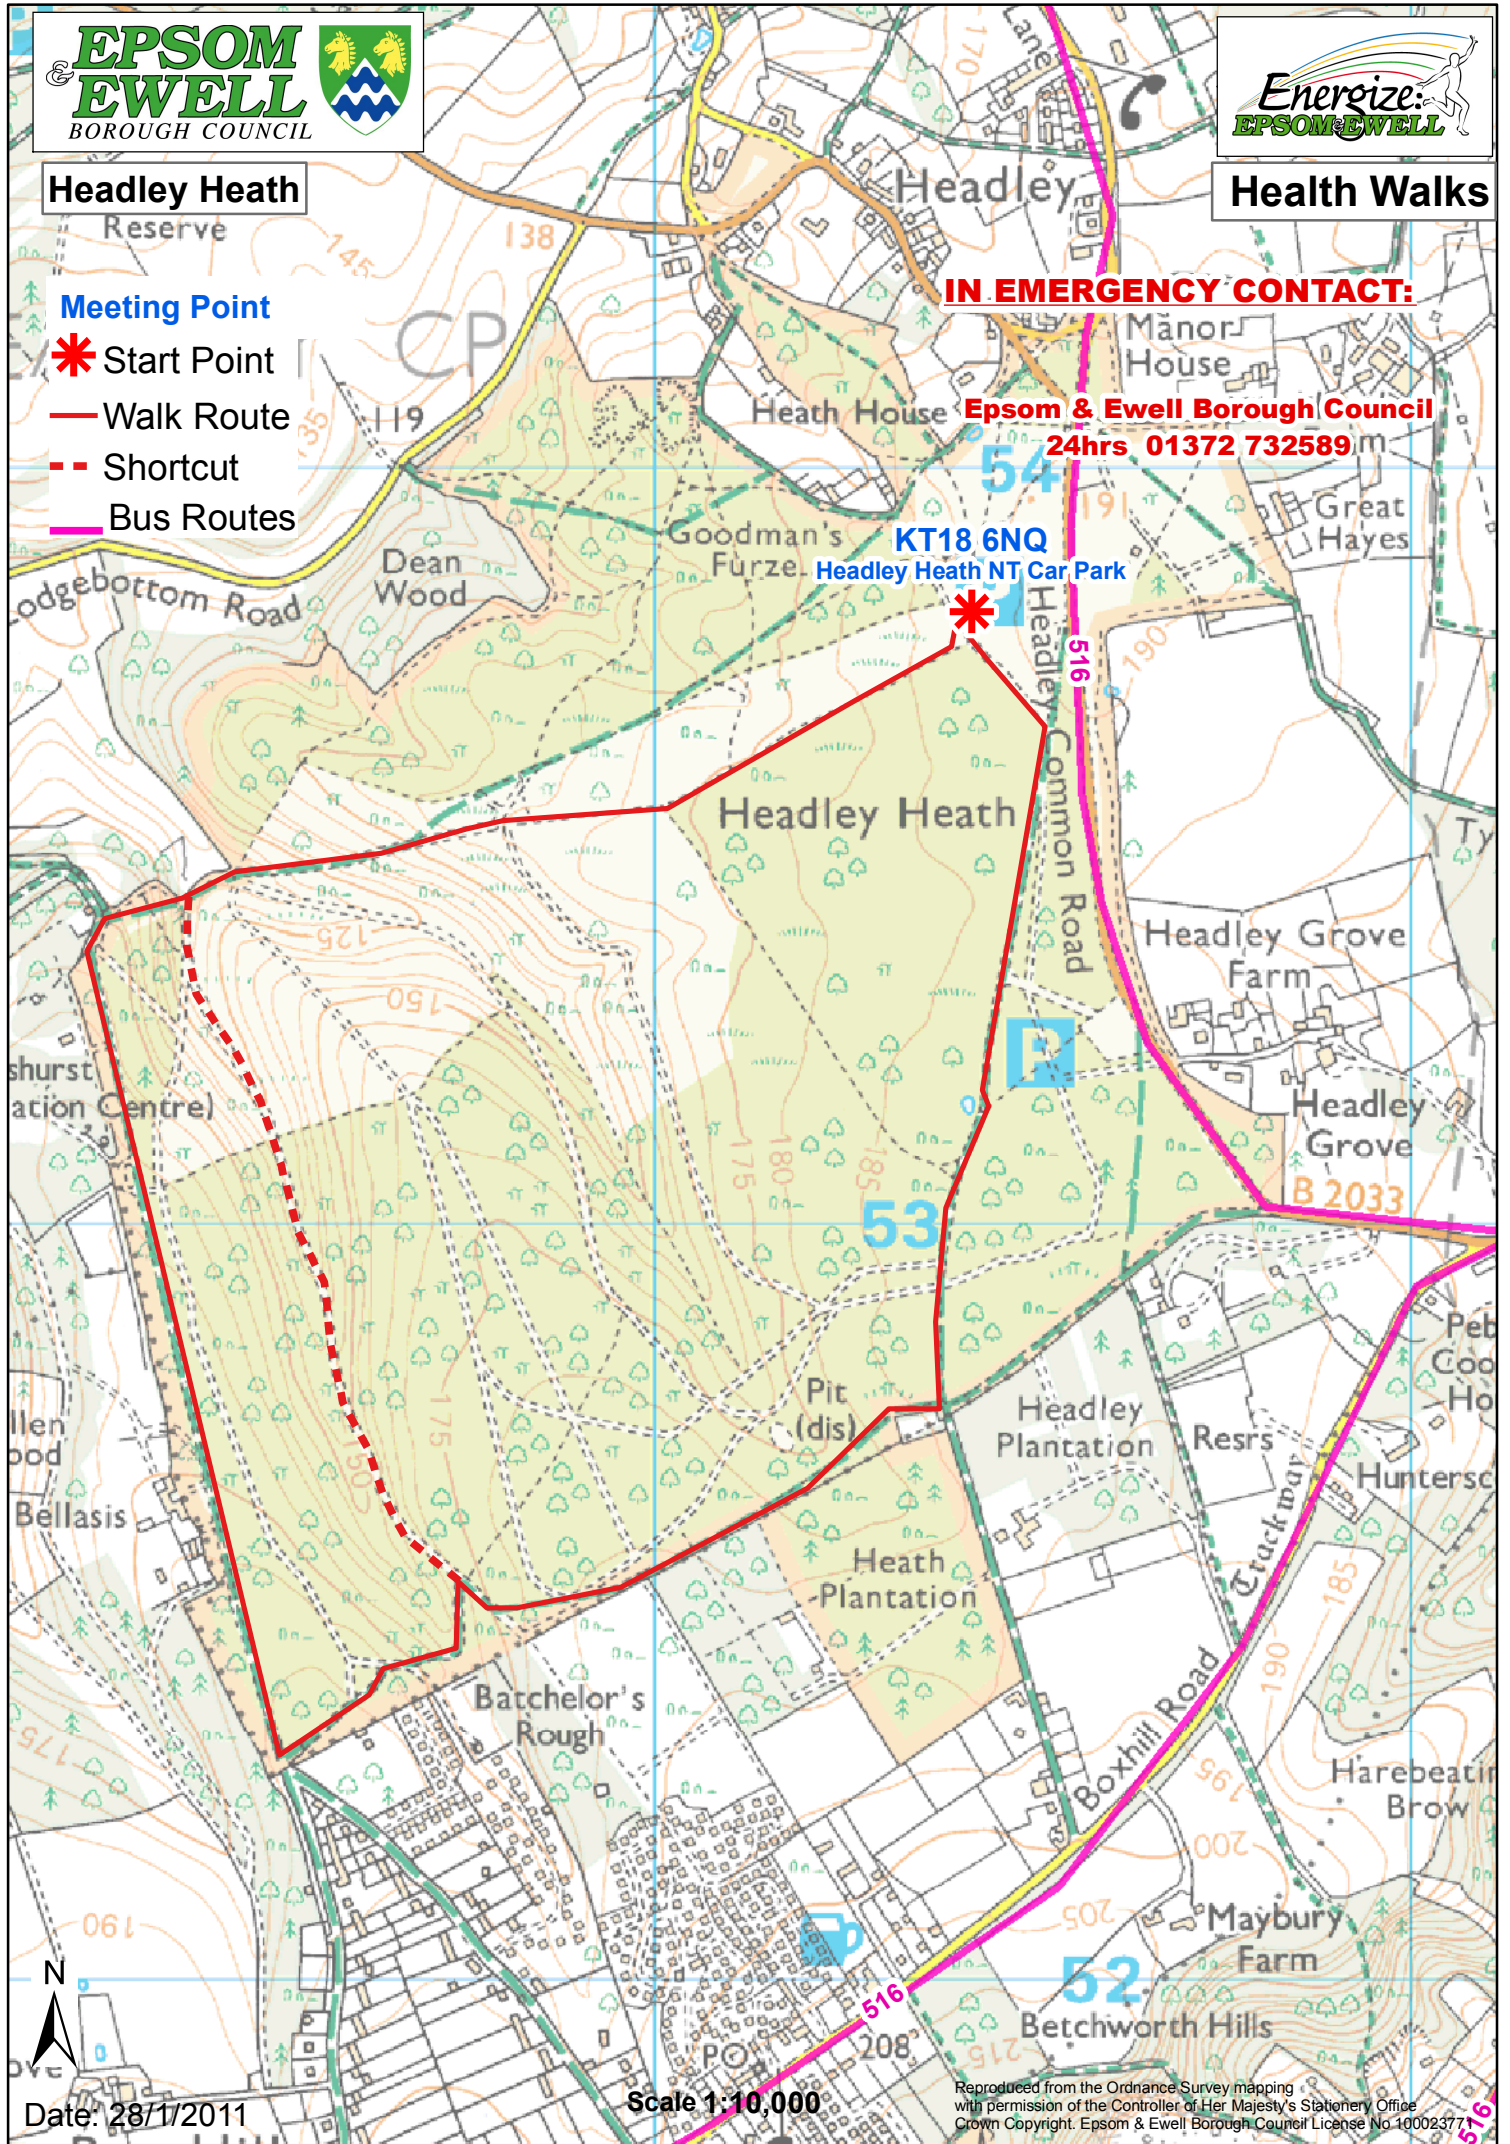

Headley Heath

Health Walks

- Meeting Point
- Start Point
- Walk Route
- Shortcut
- Bus Routes

IN EMERGENCY CONTACT:

Epsom & Ewell Borough Council
24hrs 01372 732589

KT18 6NQ
Headley Heath NT Car Park

Scale 1:10,000

Date: 28/1/2011

Reproduced from the Ordnance Survey mapping with permission of the Controller of Her Majesty's Stationery Office
Crown Copyright. Epsom & Ewell Borough Council License No 10002377