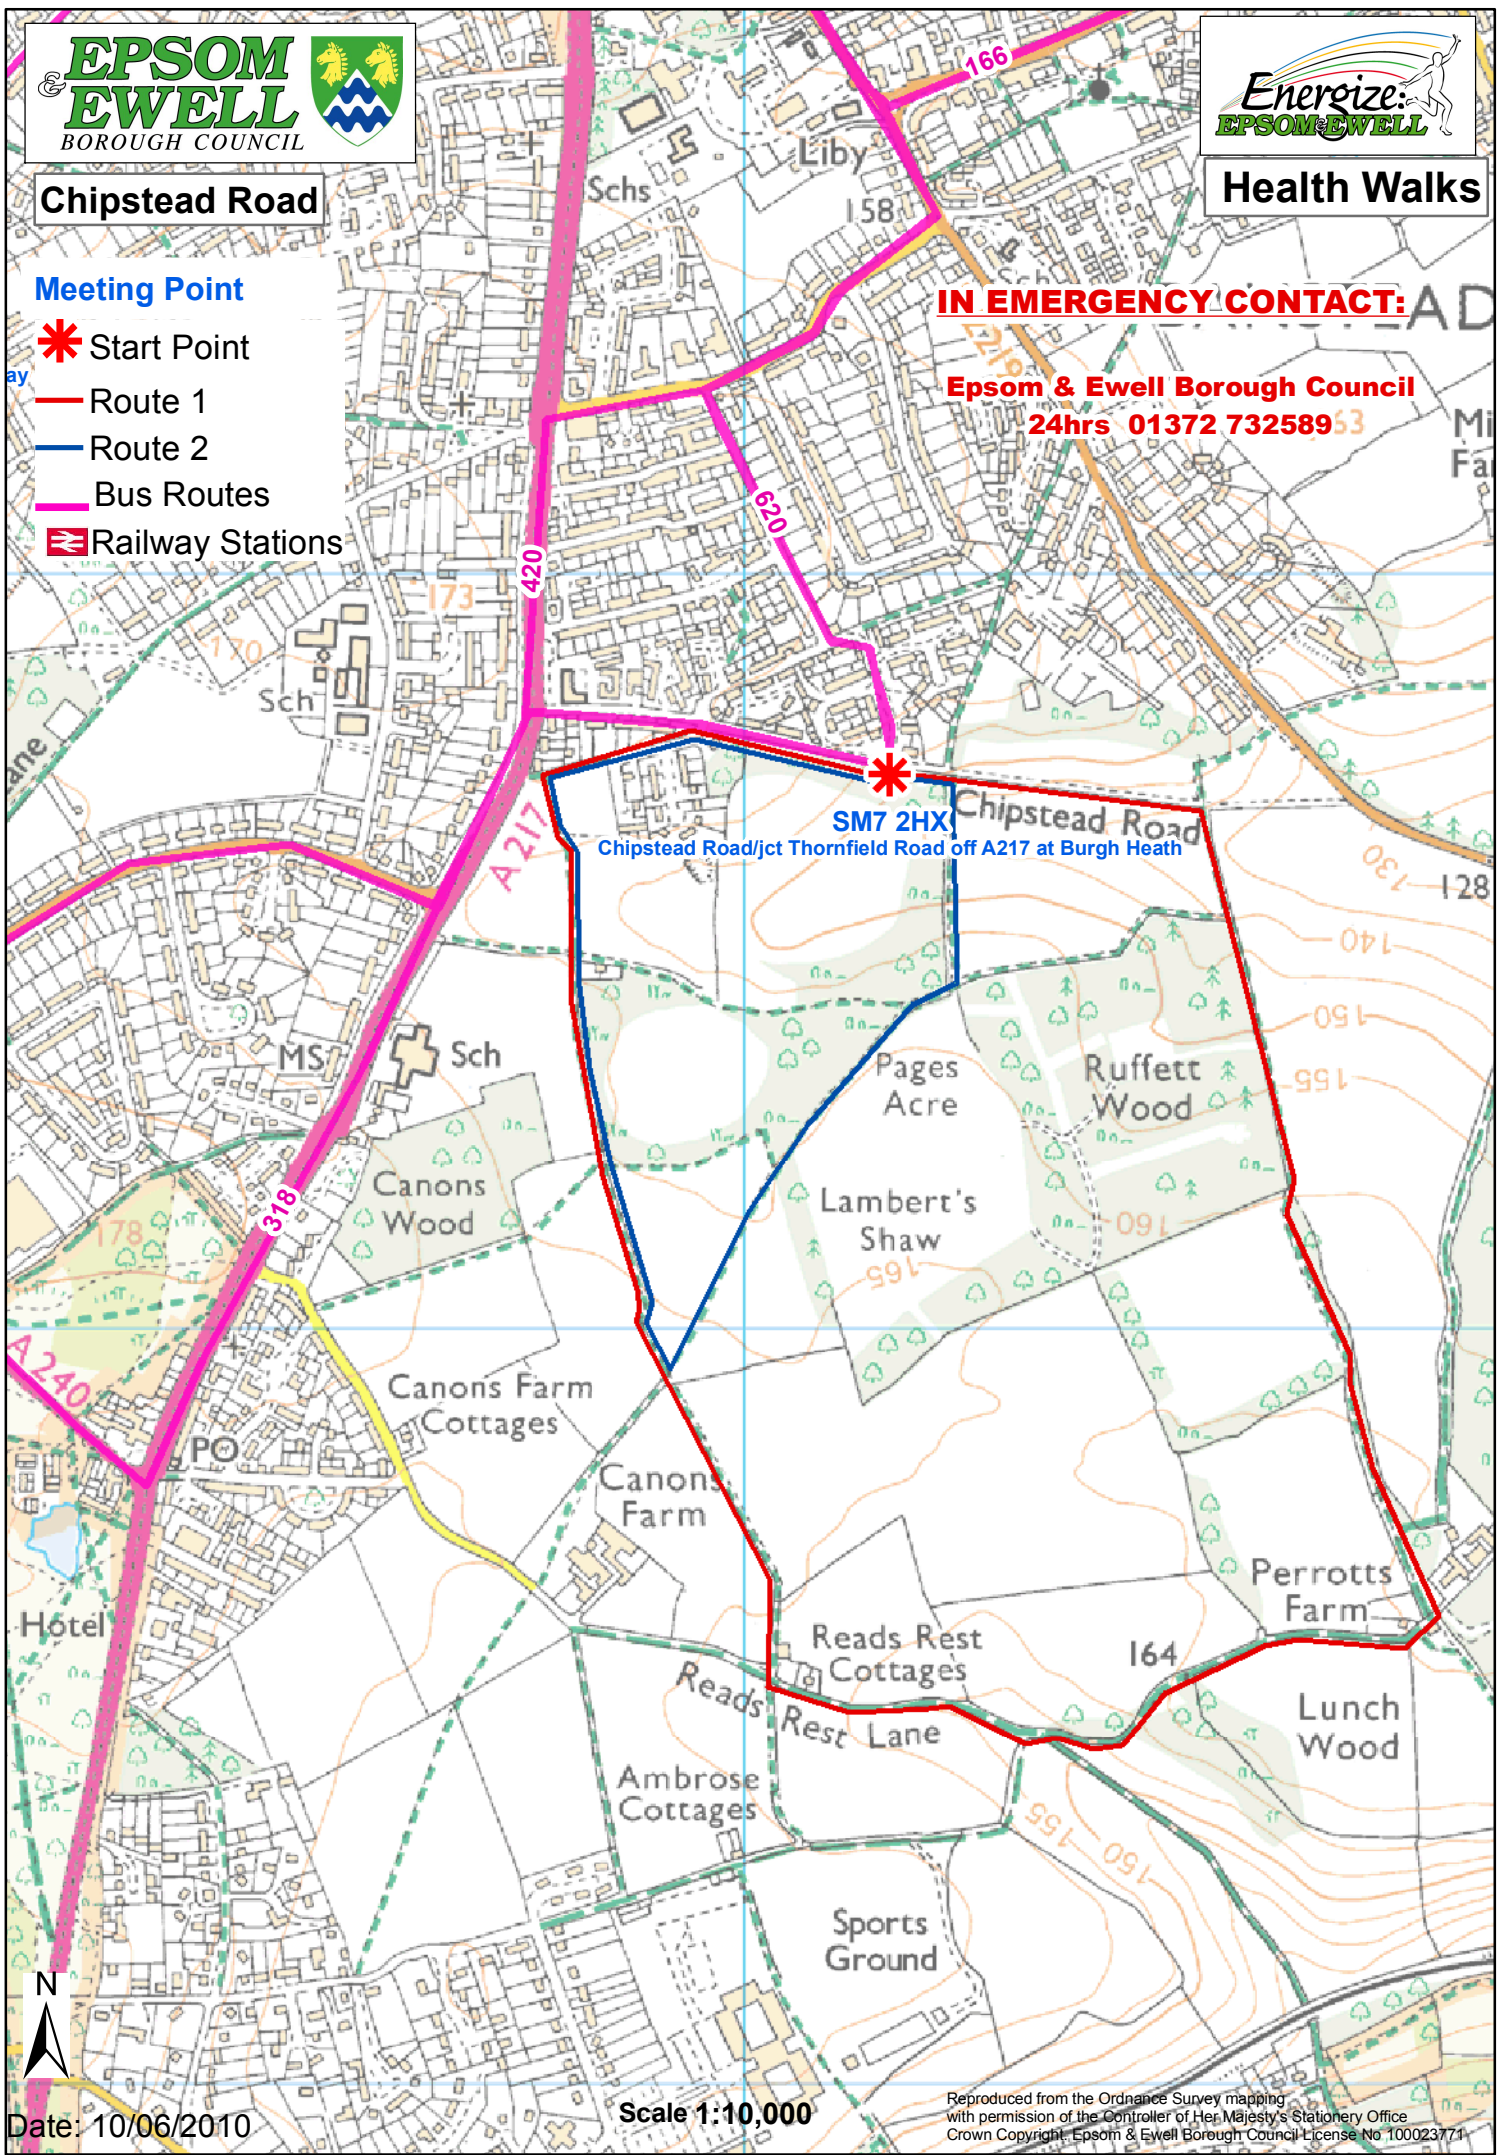

Chipstead Road

Meeting Point

-  Start Point
-  Route 1
-  Route 2
-  Bus Routes
-  Railway Stations

IN EMERGENCY CONTACT:

Epsom & Ewell Borough Council
24hrs 01372 73258963

SM7 2HX

Chipstead Road/jct Thornfield Road off A217 at Burgh Heath