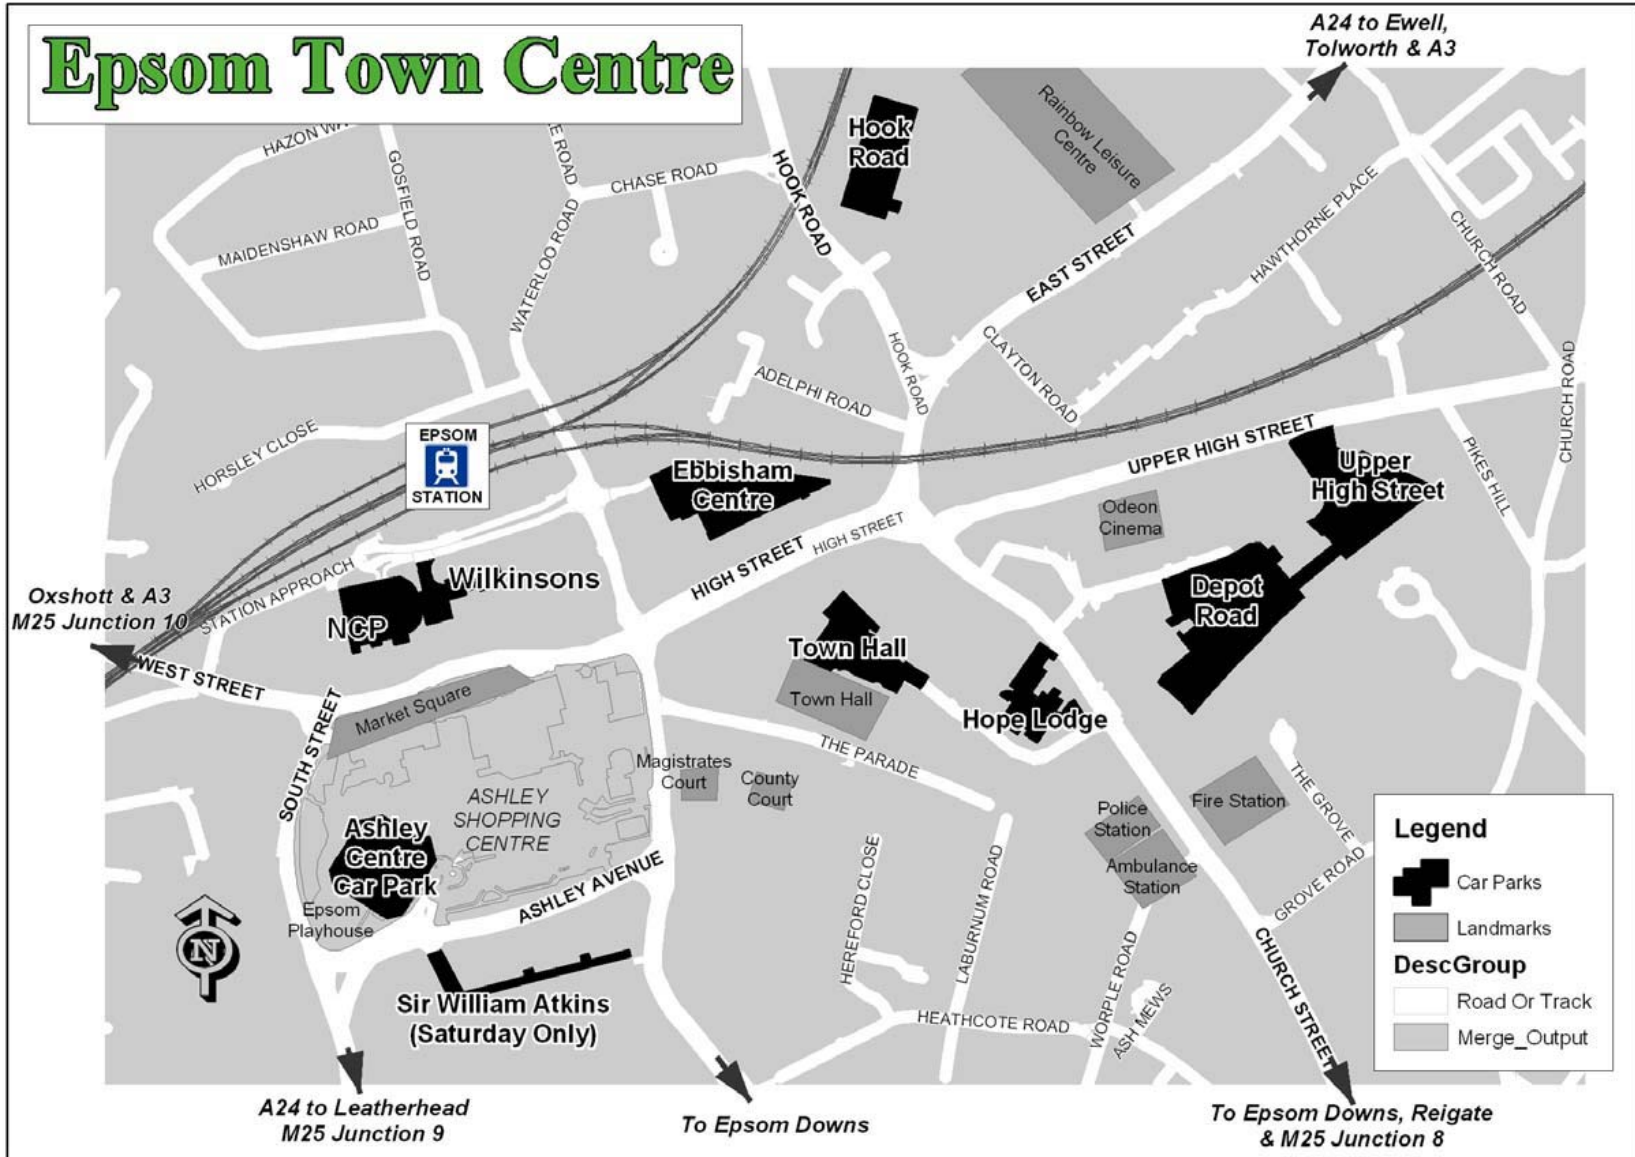

Epsom Town Centre

**GUIDE TO CAR PARKS AND CHARGES IN EPSOM TOWN CENTRE
(Rates as at January 2011)**

Ashley Centre MSCP (open 24 hours)	Range: £1.20 - £17.50
Hook Road MSCP (7am – 11pm)	Range: 80p - £4.20
Town Hall – Short Stay (max 2 hrs up to 18.30)	Range: £1.00 - £2.50
Hope Lodge – Short Stay (max 2 hrs up to 18.30)	Range: £1.00 - £2.50
Depot Road - Long Stay	Range: 80p - £5.20
Upper High Street – Long Stay	Range: 80p - £5.20
Sir William Atkins House (Saturday only)	Range: £1.50 - £4.00

A location map and further details of how to find us can be found by clicking [here](#).