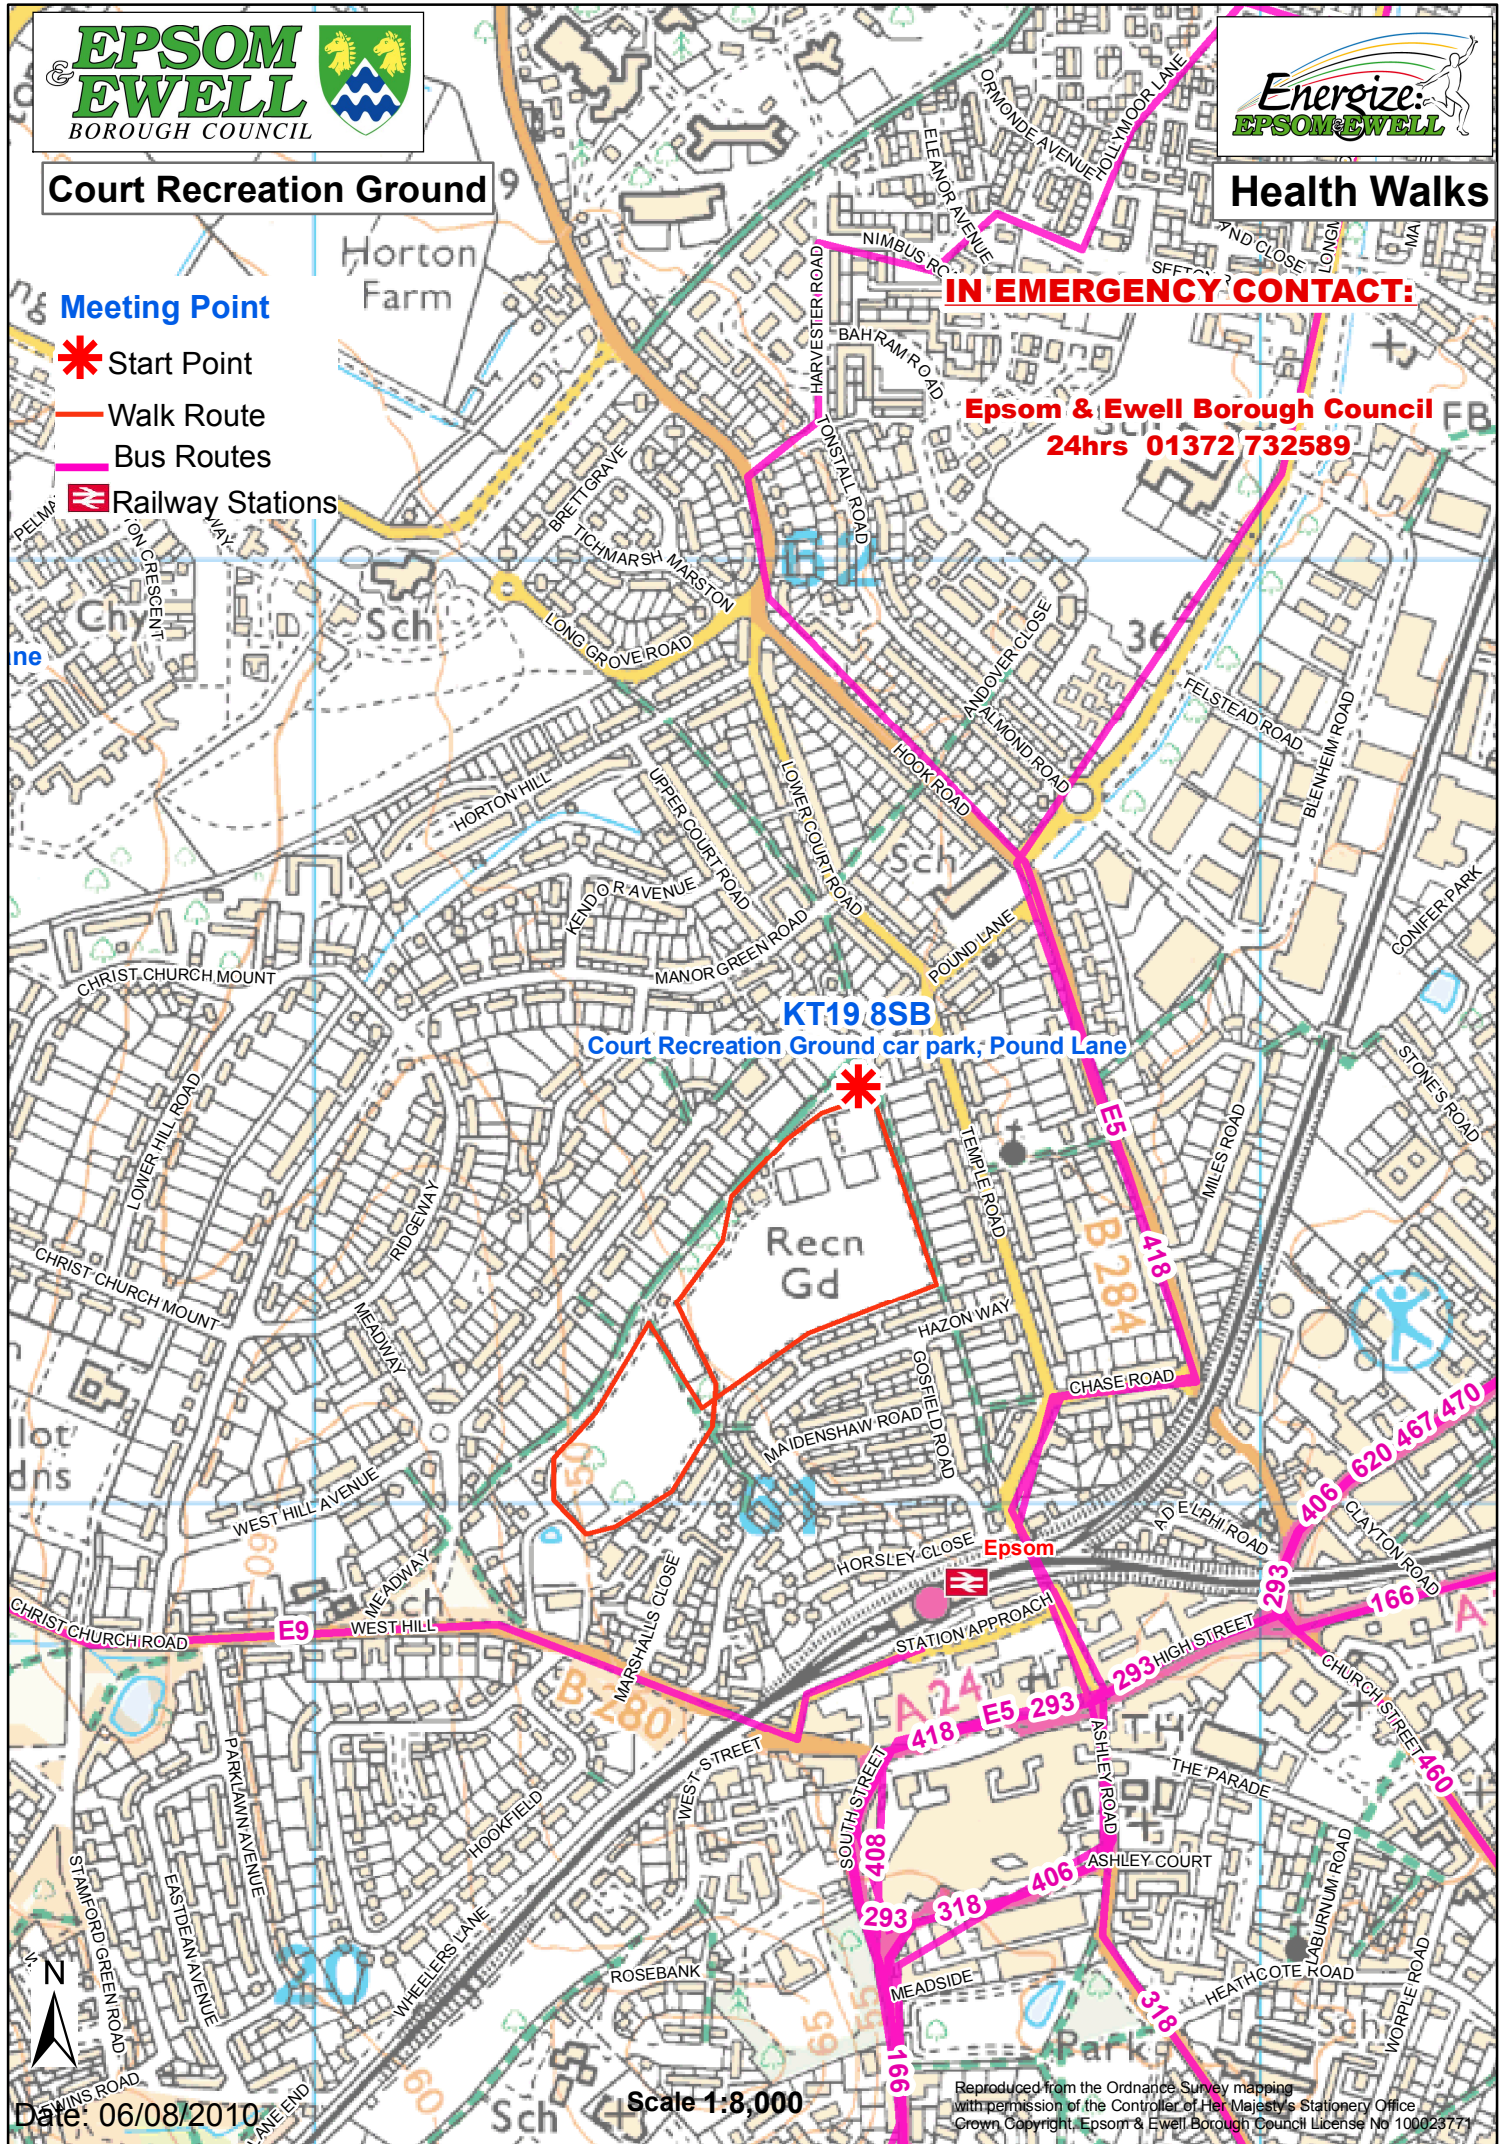

Court Recreation Ground

Health Walks

- Meeting Point
- ✳ Start Point
- Walk Route
- Bus Routes
- Railway Stations

IN EMERGENCY CONTACT:

Epsom & Ewell Borough Council
24hrs 01372 732589

KT19 8SB
Court Recreation Ground car park, Pound Lane

Date: 06/08/2010

Scale 1:8,000

Reproduced from the Ordnance Survey mapping with permission of the Controller of Her Majesty's Stationery Office. Crown Copyright. Epsom & Ewell Borough Council License No 100023771